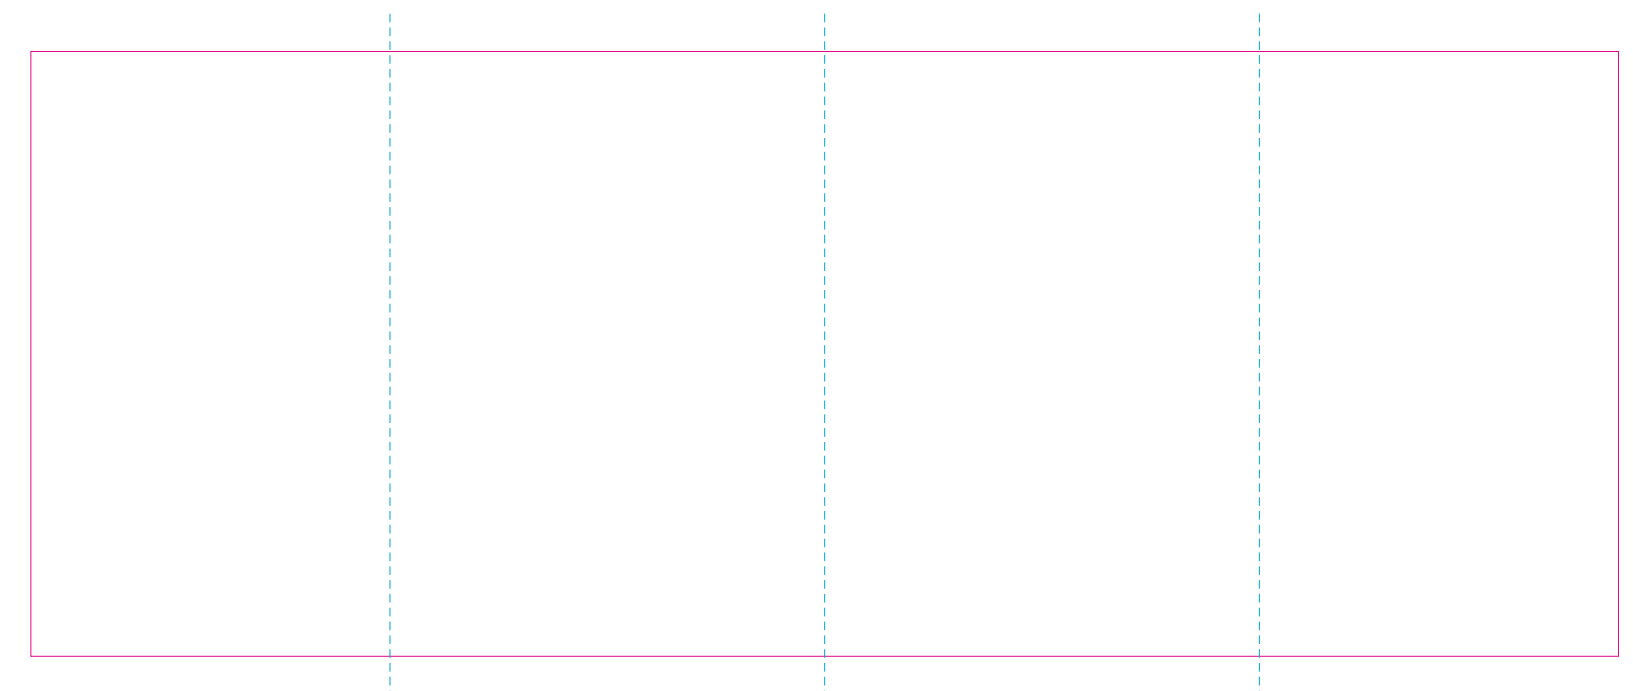

C

ER 2

ER 1

RUV

RS

— Edge of graphics

- - - centerlines

resolution: min. 300 DPI
colours: CMYK
formats: TIFF, PDF, EPS, AI, CDR

The pink outline the maximum size of graphic visible on the product.
The blue dash line indicates the center line of the left, right and middle side of object.