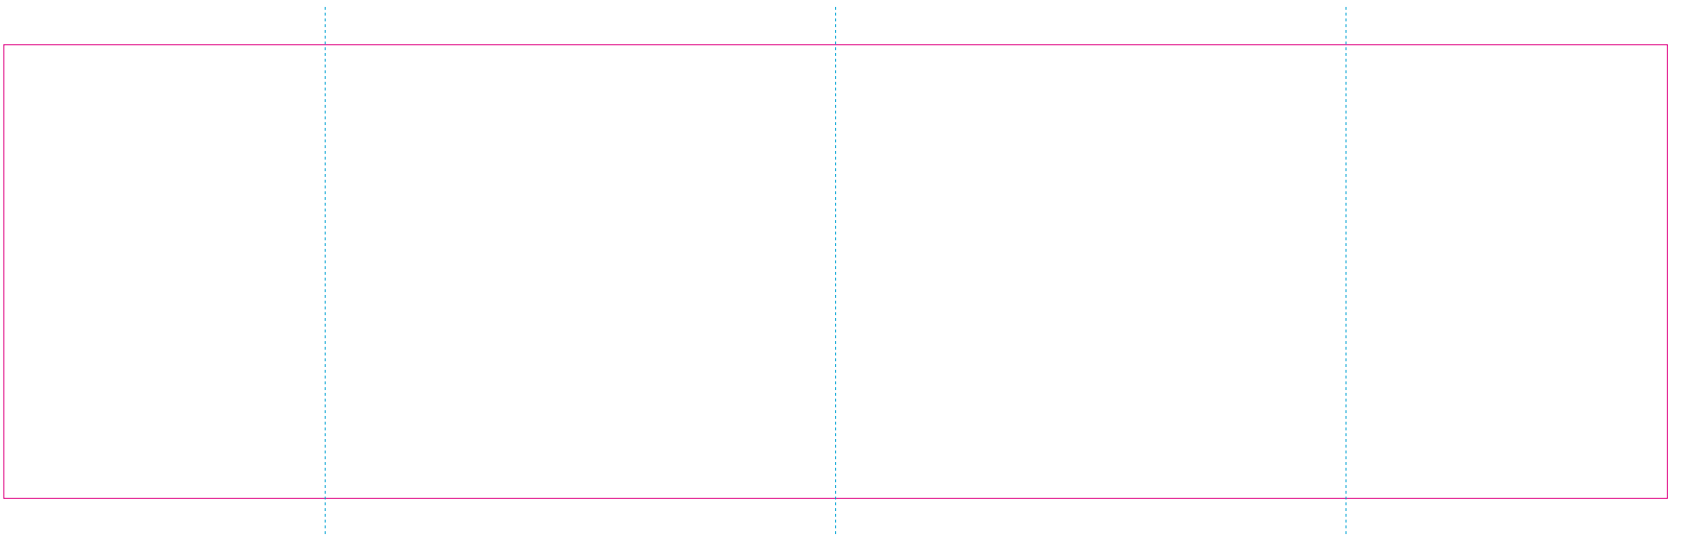

C

RS

With rotary screen printing technology the product can only be printed on the opposite side of the handle, please do not position the design on the right or left handed side.

—— Edge of graphics

----- centerlines

resolution: min. 300 DPI

colours: CMYK

formats: TIFF, PDF, EPS, AI, CDR

The pink outline the maximum size of graphic visible on the product.

The blue dash line indicates the center line of the left, right and middle side of object.