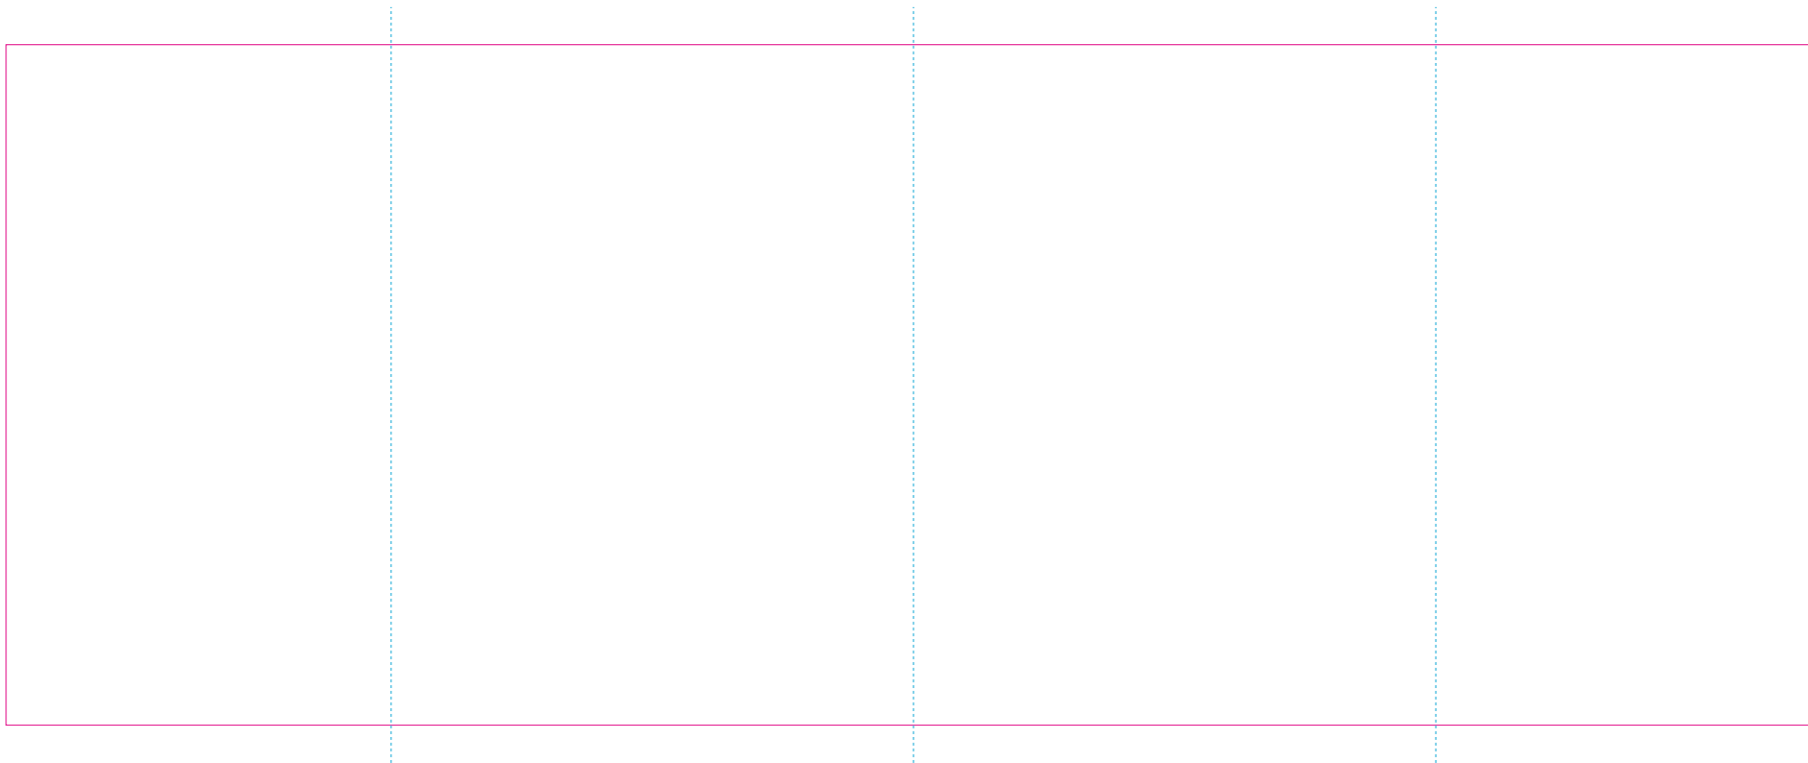

ER 2

ER 1

RS

With rotary screen printing technology the product can only be printed on the opposite side of the handle, please do not position the design on the right or left handed side.

— Edge of graphics

- - - centerlines

resolution: min. 300 DPI

colours: CMYK

formats: TIFF, PDF, EPS, AI, CDR

The pink outline the maximum size of graphic visible on the product.

The blue dash line indicates the center line of the left, right and middle side of object.