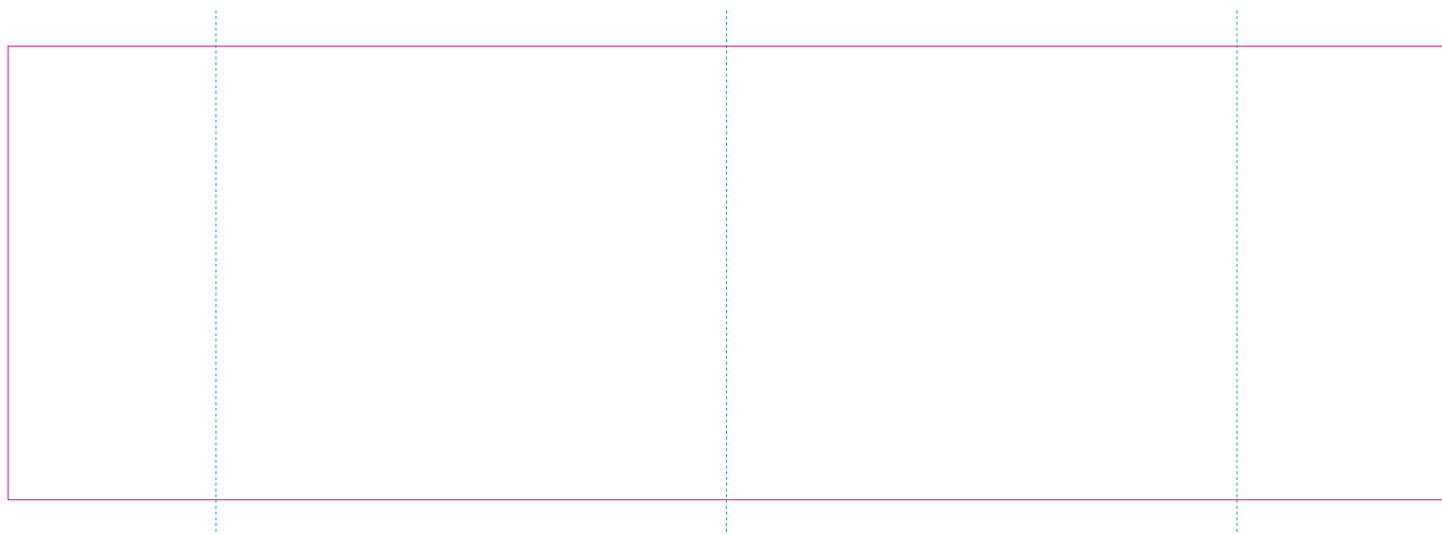

C

RS

With rotary screen printing technology the product can only be printed on the opposite side of the handle, please do not position the design on the right or left handed side.

—— Edge of graphics

----- centerlines

resolution: min. 300 DPI

colours: CMYK

formats: TIFF, PDF, EPS, AI, CDR

The pink outline the maximum size of graphic visible on the product.

The blue dash line indicates the center line of the left, right and middle side of object.