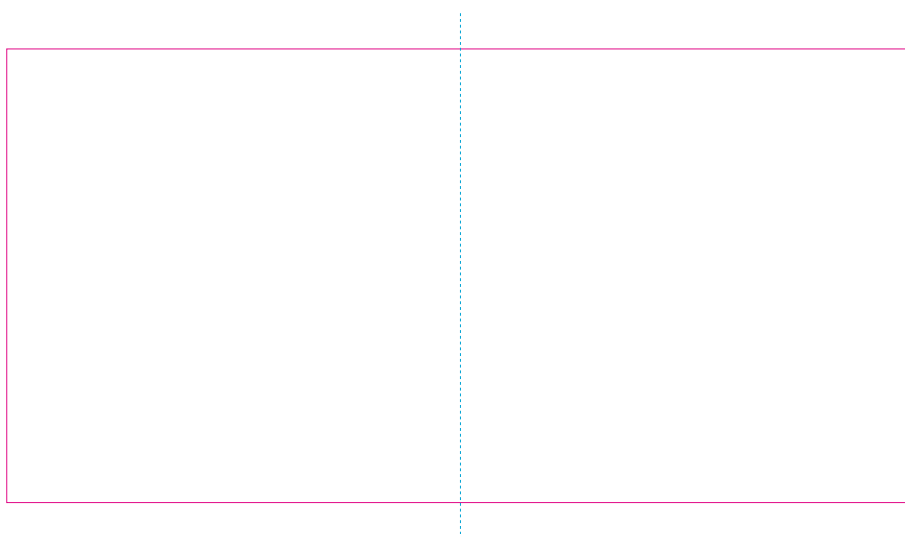

C

RS

With rotary screen printing technology the product can only be printed on the opposite side of the handle, please do not position the design on the right or left handed side.

—— Edge of graphics

----- centerlines

resolution: min. 300 DPI

colours: CMYK

formats: TIFF, PDF, EPS, AI, CDR

The pink outline the maximum size of graphic visible on the product.

The blue dash line indicates the center line of the left, right and middle side of object.