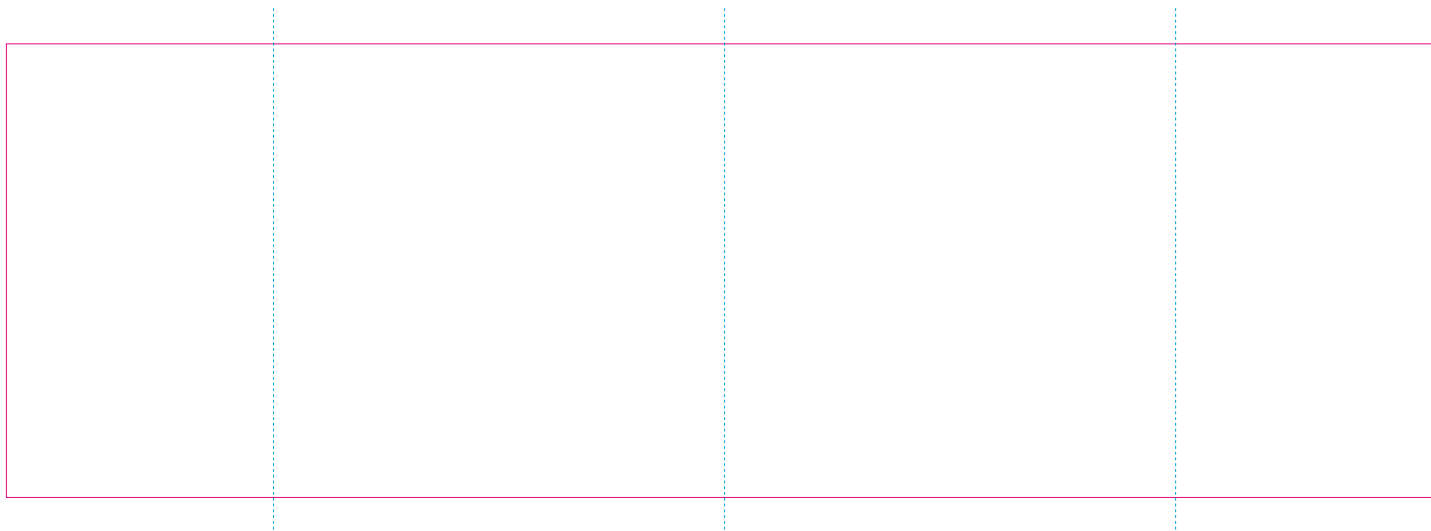

ER 2

ER 1

RS

With rotary screen printing technology the product can only be printed on the opposite side of the handle, please do not position the design on the right or left handed side.

——— Edge of graphics

----- centerlines

file format: vector

colours: in one color

formats: PDF, EPS, AI, CDR

The pink outline the maximum size of graphic visible on the product.

The blue dash line indicates the center line of the left, right and middle side of object.