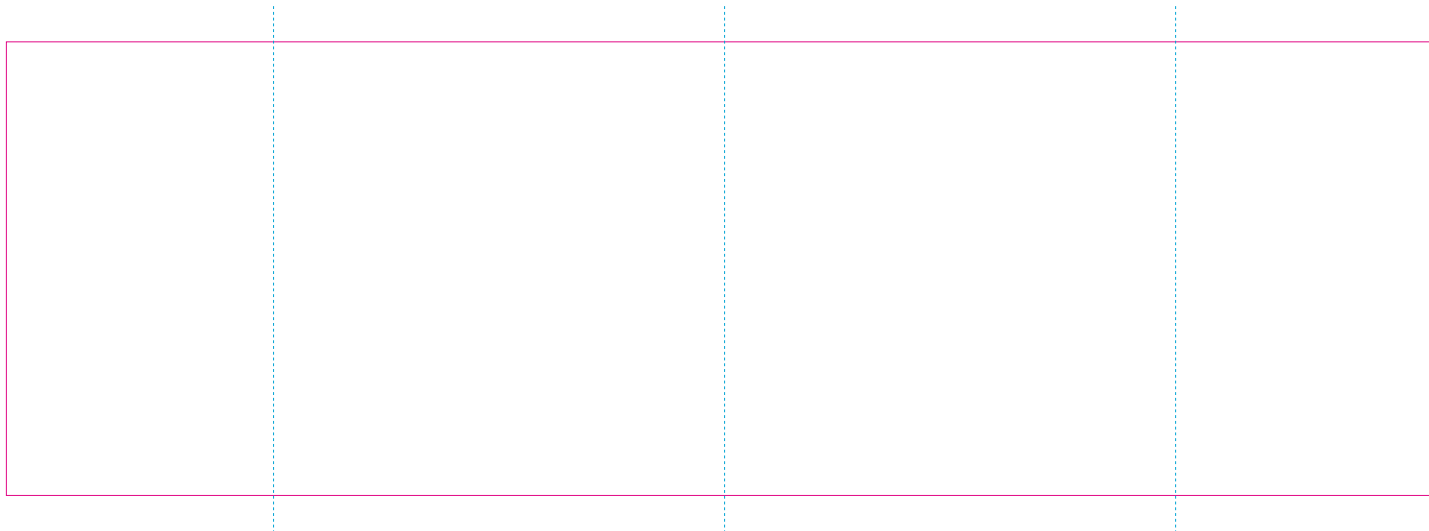

ER 2

ER 1

RS

With rotary screen printing technology the product can only be printed on the opposite side of the handle, please do not position the design on the right or left handed side.

——— Edge of graphics

----- centerlines

file format: vector

colours: in one color

formats: PDF, EPS, AI, CDR

The pink outline the maximum size of graphic visible on the product.

The blue dash line indicates the center line of the left, right and middle side of object.