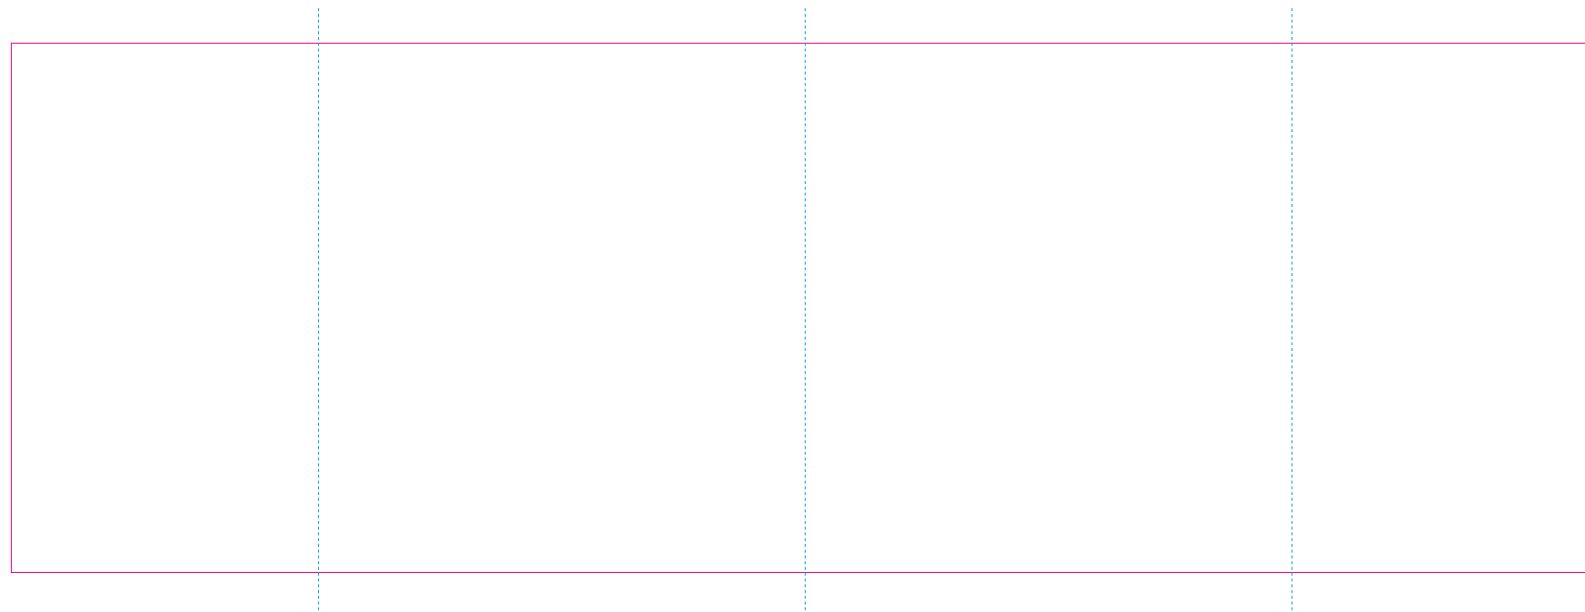

C

RS

With rotary screen printing technology the product can only be printed on the opposite side of the handle, please do not position the design on the right or left handed side.

— Edge of graphics

- - - - - centerlines

file format: vector
colours: in one color
formats: PDF, EPS, AI, CDR

The pink outline the maximum size of graphic visible on the product.
The blue dash line indicates the center line of the left, right and middle side of object.