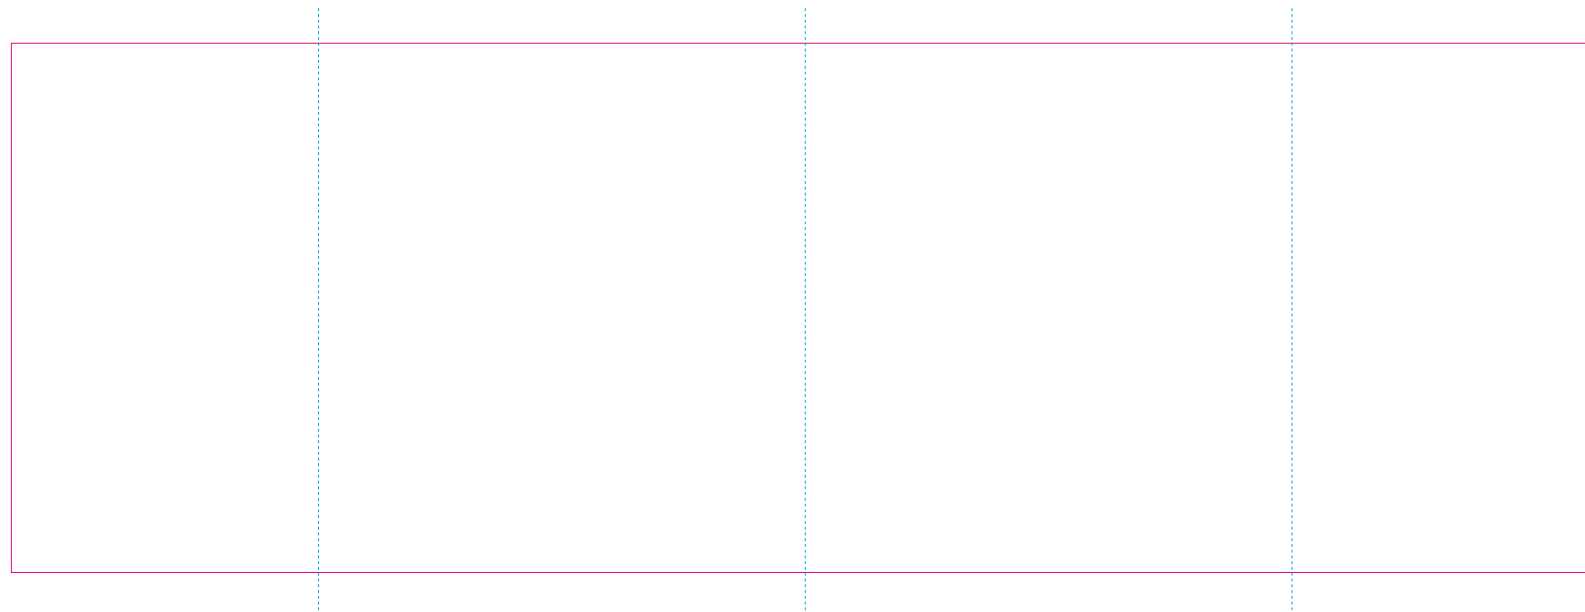

C

RS

With rotary screen printing technology the product can only be printed on the opposite side of the handle, please do not position the design on the right or left handed side.

— Edge of graphics

- - - - - centerlines

file format: vector

colours: in one color

formats: PDF, EPS, AI, CDR

The pink outline the maximum size of graphic visible on the product.

The blue dash line indicates the center line of the left, right and middle side of object.