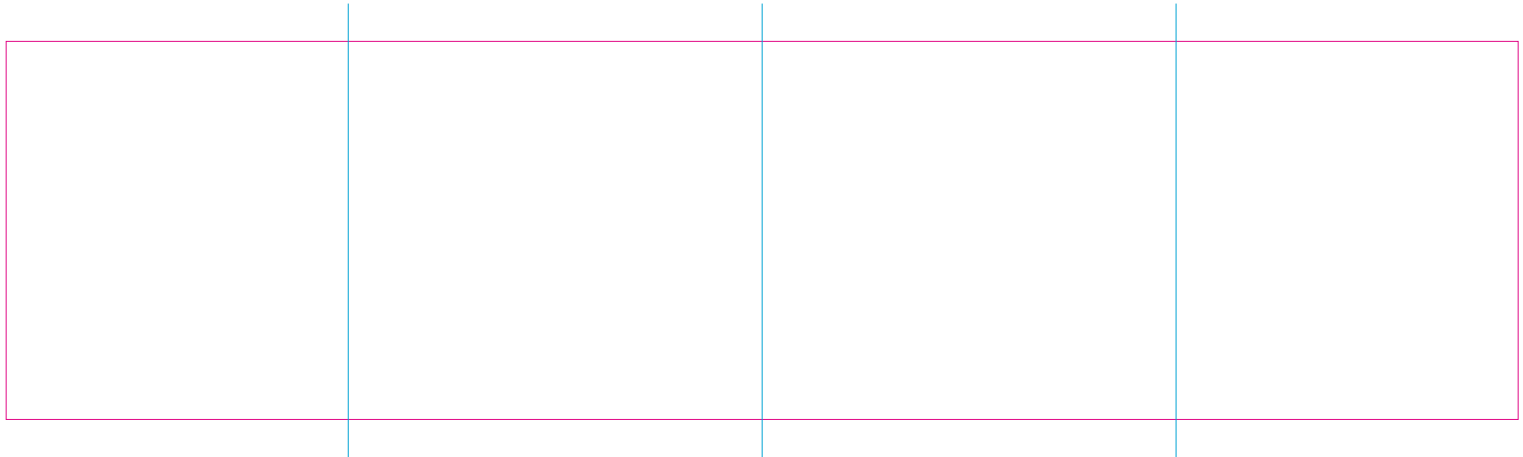

# RS

— Edge of graphics

- - - centerlines

file format: vector  
colours: in one color  
formats: PDF, EPS, AI, CDR

The pink outline the maximum size of graphic visible on the product.  
The blue dash line indicates the center line of the left, right and middle side of object.