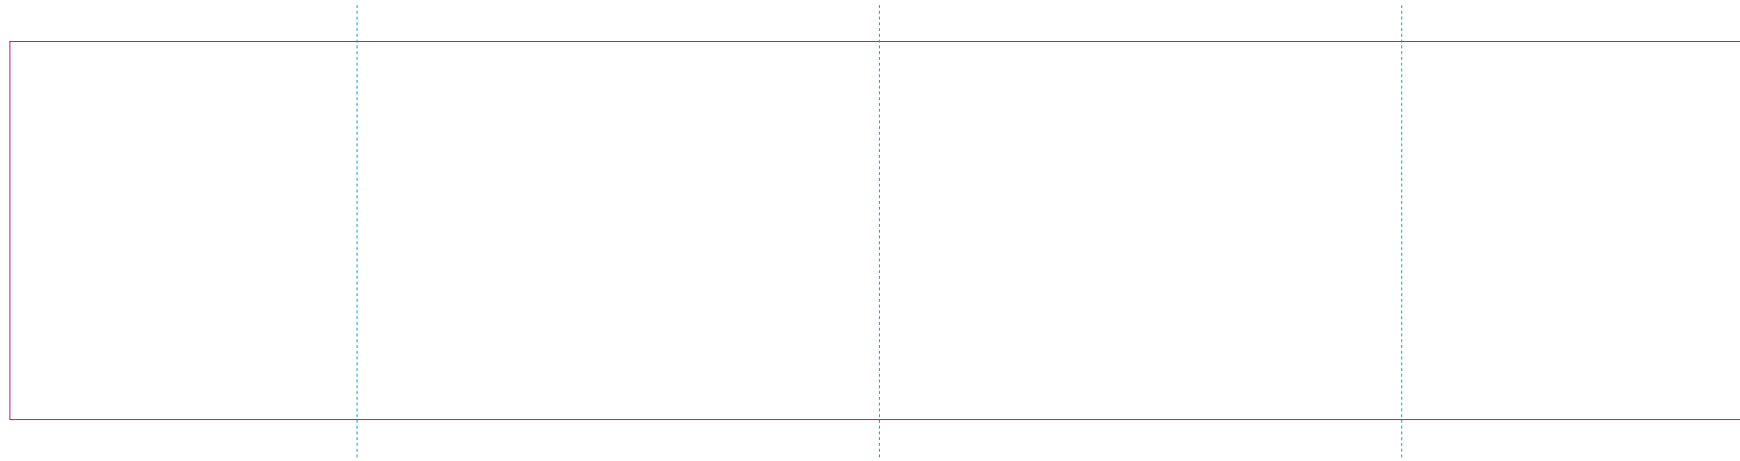

ER 2

ER 1, RS

With rotary screen printing technology the product can only be printed on the opposite side of the handle, please do not position the design on the right or left handed side.

— Edge of graphics

- - - centerlines

file format: vector

colours: in one color

formats: PDF, EPS, AI, CDR

The pink outline the maximum size of graphic visible on the product.

The blue dash line indicates the center line of the left, right and middle side of object.