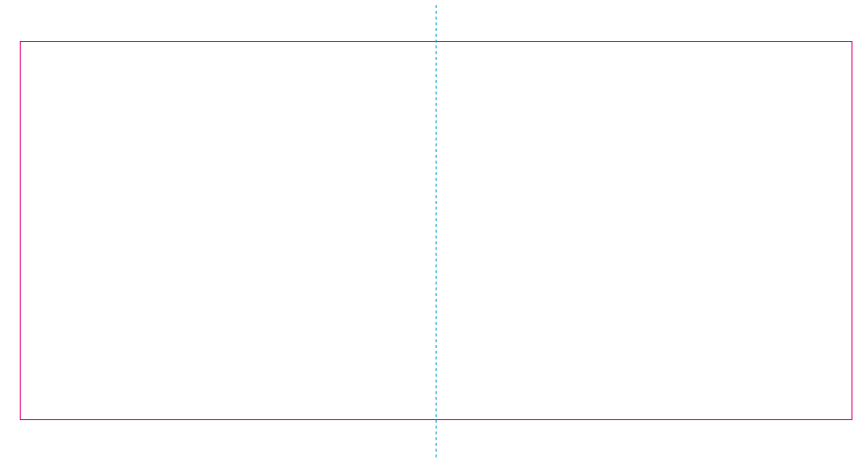

ER 2

ER 1, RS

With rotary screen printing technology the product can only be printed on the opposite side of the handle, please do not position the design on the right or left handed side.

— Edge of graphics

- - - centerlines

file format: vector

colours: in one color

formats: PDF, EPS, AI, CDR

The pink outline the maximum size of graphic visible on the product.

The blue dash line indicates the center line of the left, right and middle side of object.