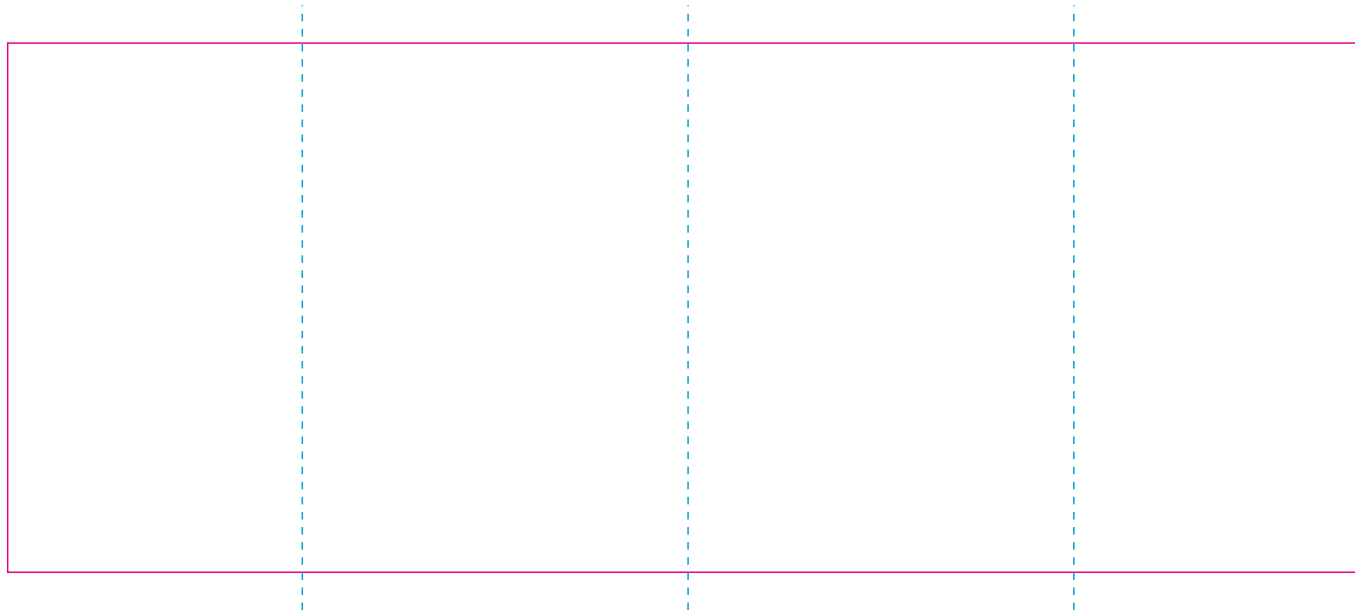

RUV

RS

— Edge of graphics

- - - centerlines

resolution: min. 300 DPI

colours: CMYK

formats: TIFF, PDF, EPS, AI, CDR

The pink outline the maximum size of graphic visible on the product.

The blue dash line indicates the center line of the left, right and middle side of object.