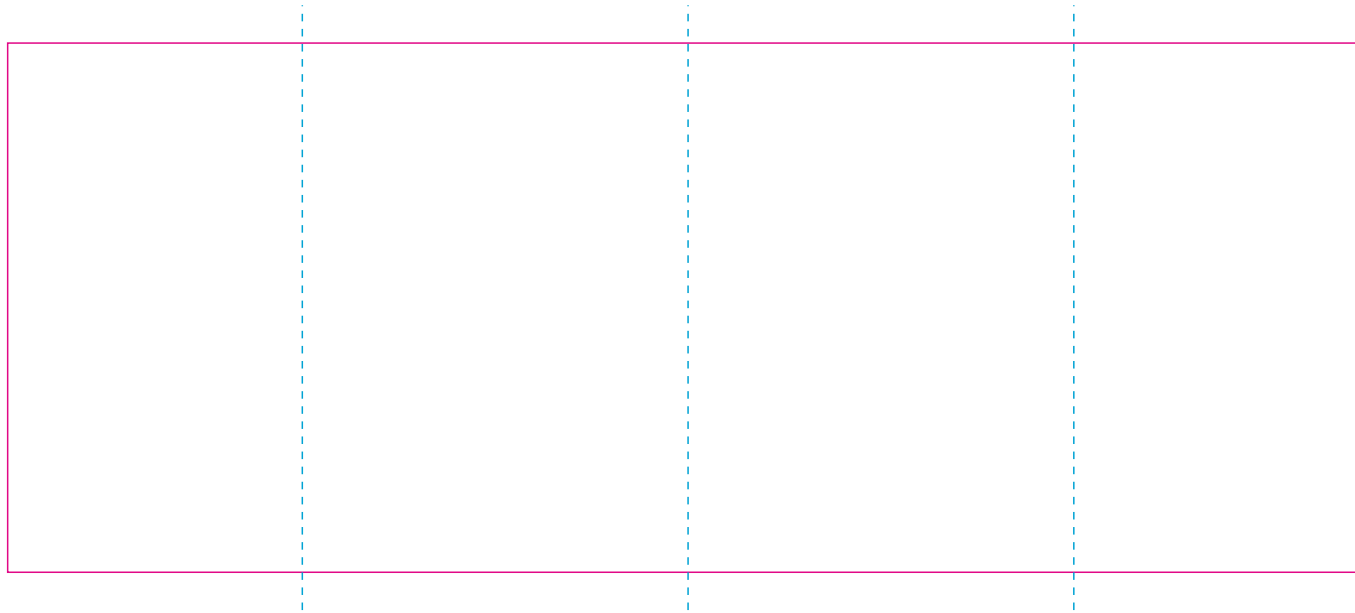

# RS

— Edge of graphics

- - - centerlines

resolution: min. 300 DPI

colours: CMYK

formats: TIFF, PDF, EPS, AI, CDR

The pink outline the maximum size of graphic visible on the product.

The blue dash line indicates the center line of the left, right and middle side of object.