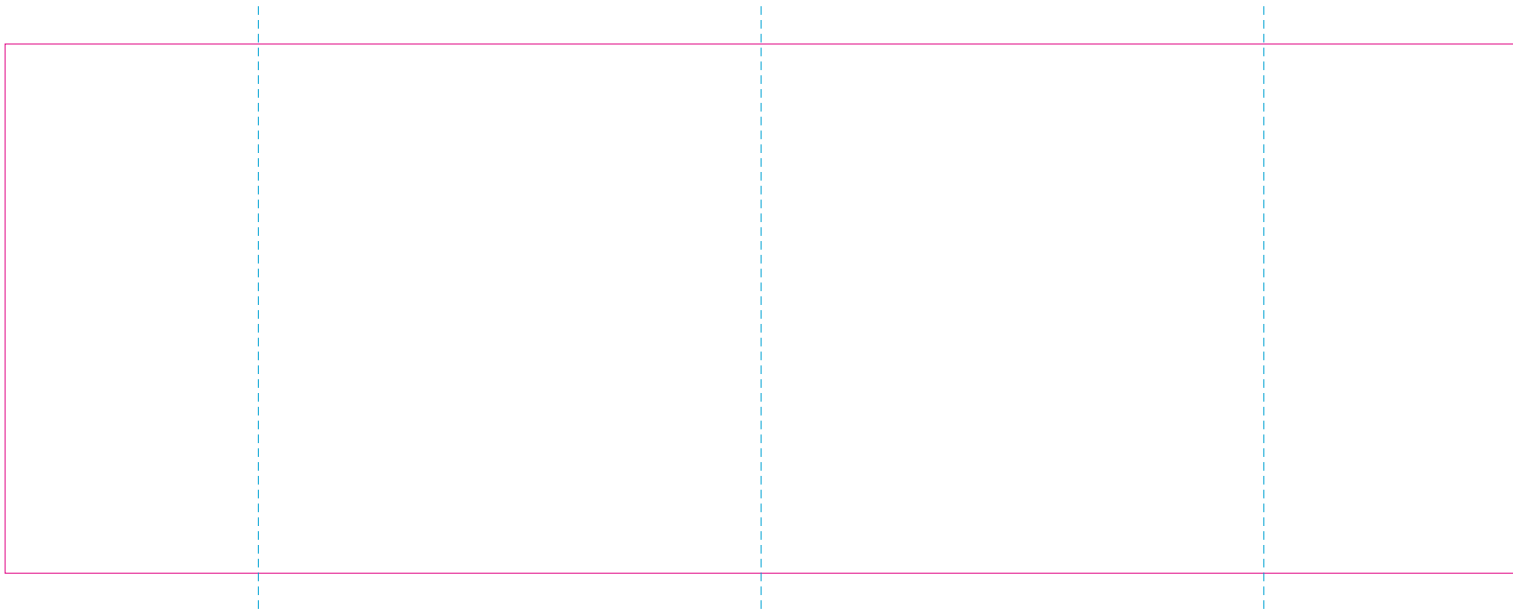

# RUV

—— Edge of graphics

- - - - Centerlines

file format: vector

colours: in one color

formats: PDF, EPS, AI, CDR

The pink outline the maximum size of graphic visible on the product.

The blue dash line indicates the center line of the left, right and middle side of object.