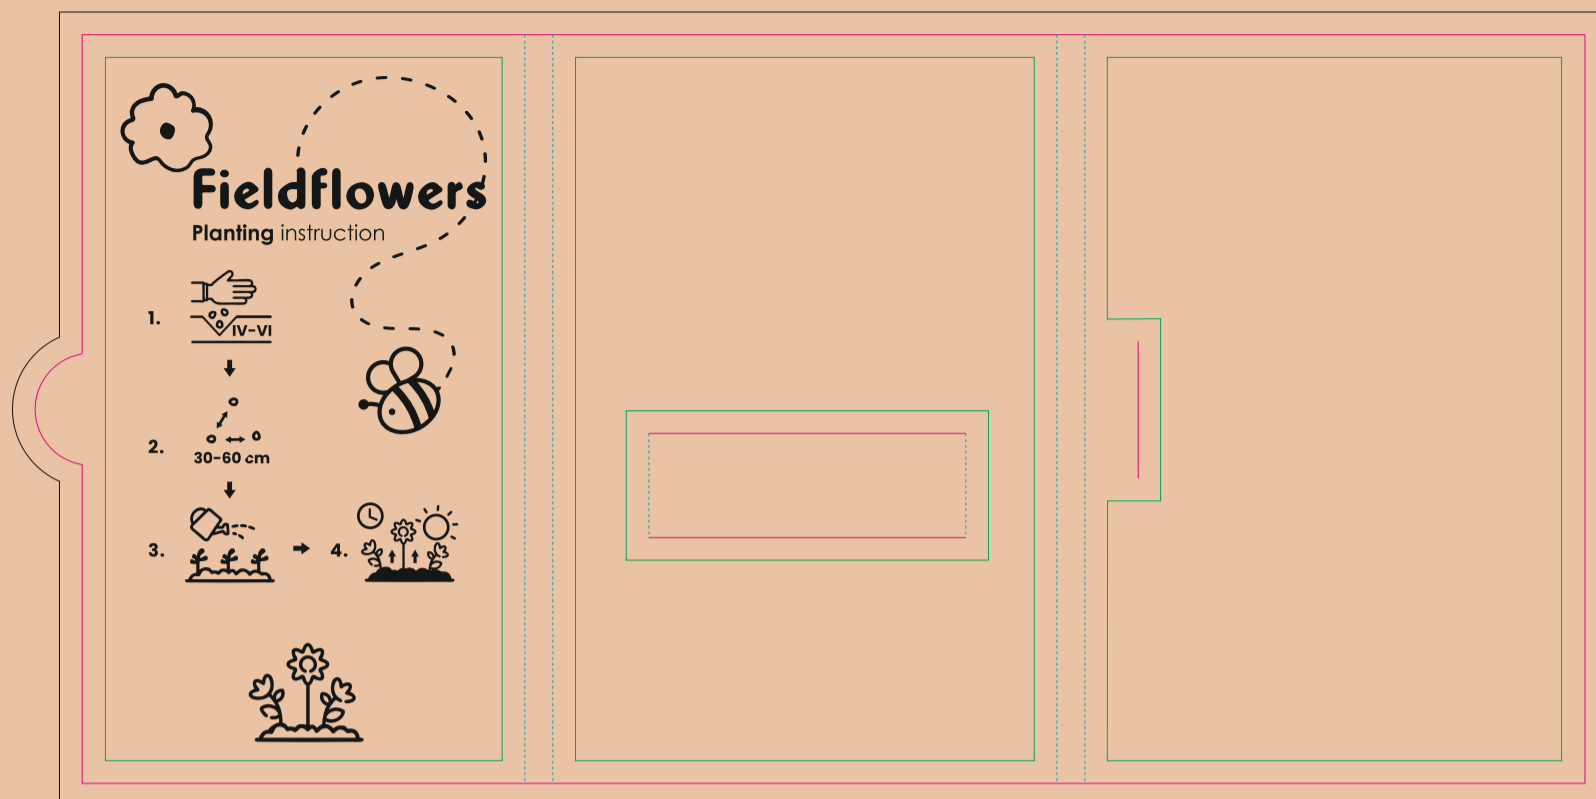

# INSIDE

# OUTSIDE

The instructions inside the product are optional and can be removed from the template.

- Margin
- Edge of product
- Bleed limit 3-3 mm (background must fill it)
- - - - - Fold line

resolution: min. 300 DPI  
colours: CMYK  
formats: TIFF, PDF, EPS, AI, CDR

The green line indicates the area all non-background object-texts, logos, etc.  
The pink outline the maximum size of graphic visible on the product.  
The black line indicates the size of the required graphics including bleed.  
The blue line indicates the folding.