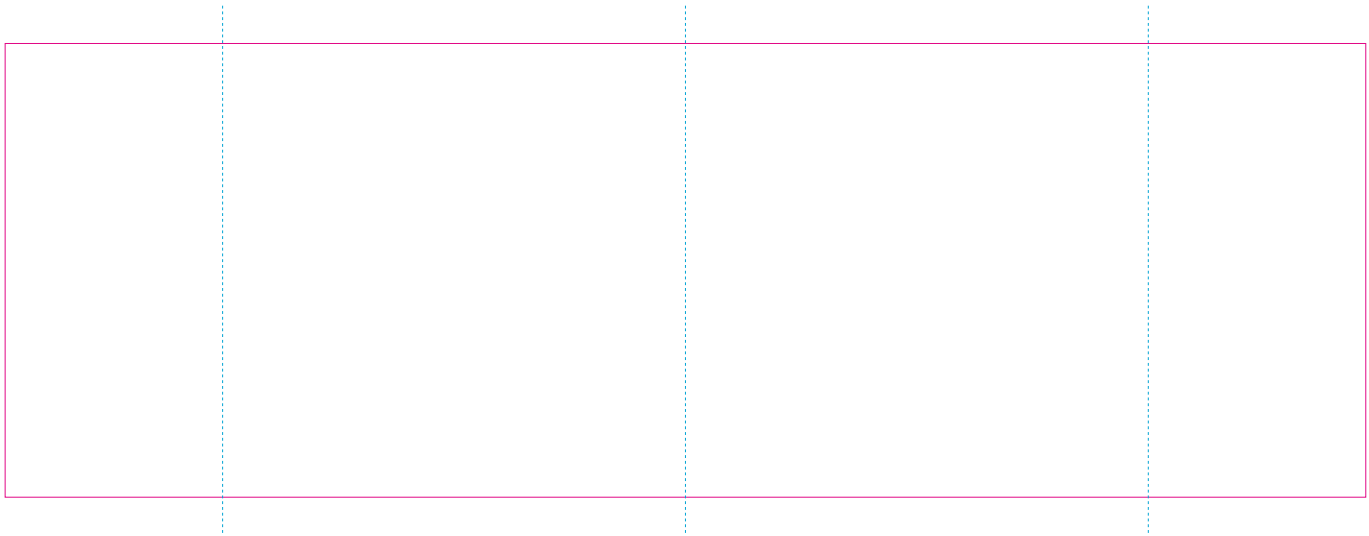

RS

— Edge of graphics

- - - centerlines

resolution: min. 300 DPI

colours: CMYK

formats: TIFF, PDF, EPS, AI, CDR

The pink outline the maximum size of graphic visible on the product.

The blue dash line indicates the center line of the left, right and middle side of object.