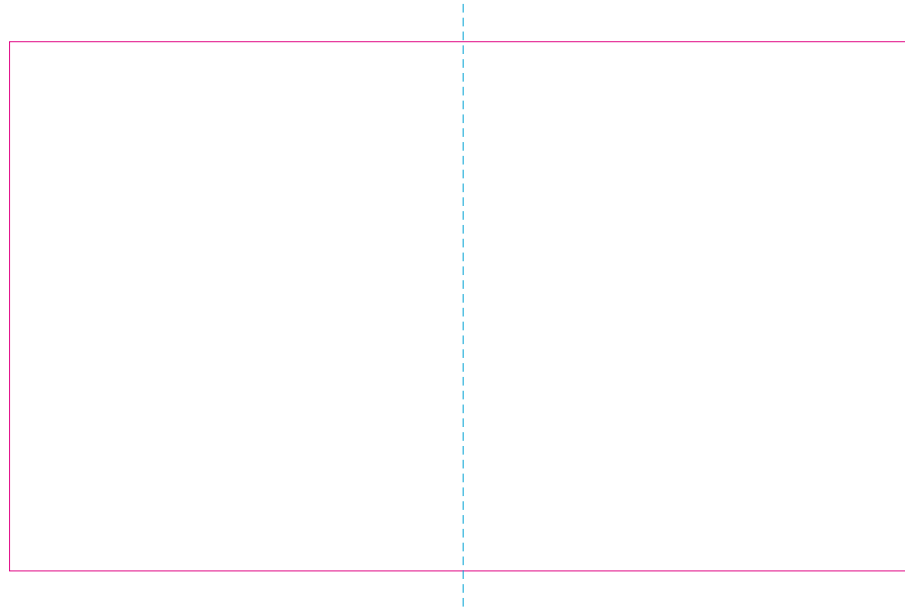

ER 1, RS

With rotary screen printing technology the product can only be printed on the opposite side of the handle, please do not position the design on the right or left handed side.

ER 2, C

— Edge of graphics

- - - centerlines

file format: vector

colours: in one color

formats: PDF, EPS, AI, CDR

The pink outline the maximum size of graphic visible on the product.

The blue dash line indicates the center line of the left, right and middle side of object.