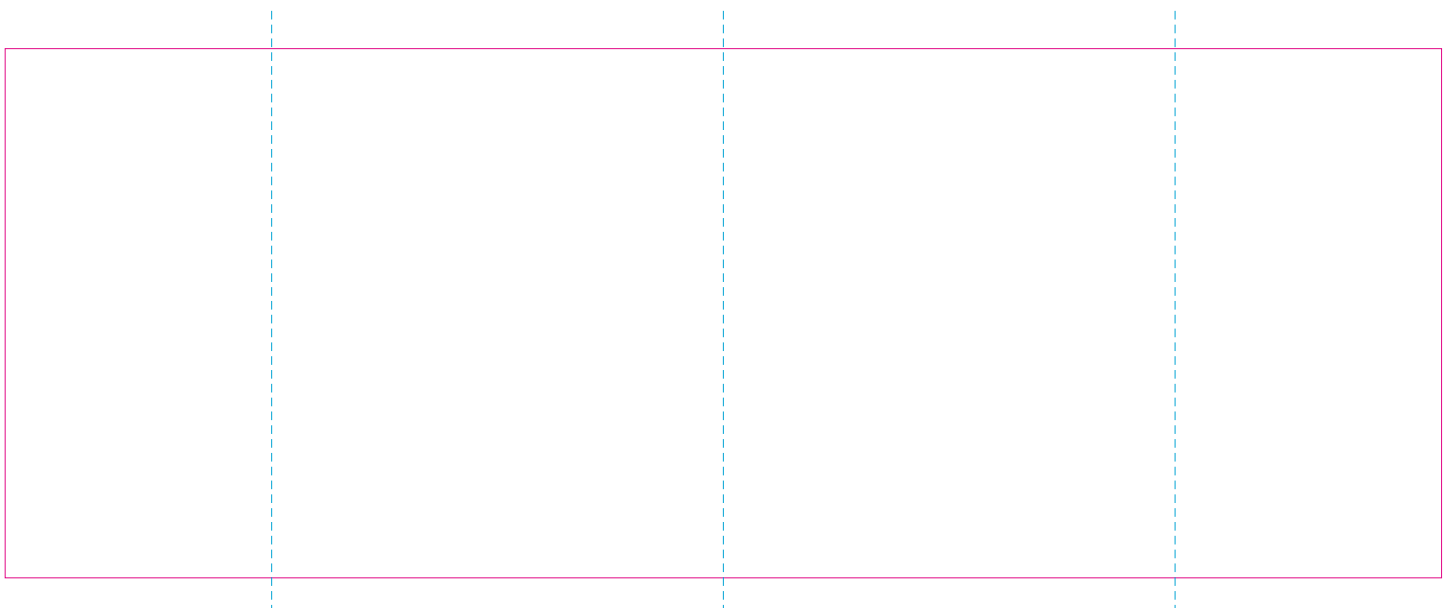

ER 1, RS

With rotary screen printing technology the product can only be printed on the opposite side of the handle, please do not position the design on the right or left handed side.

ER 2, C

— Edge of graphics

- - - centerlines

file format: vector

colours: in one color

formats: PDF, EPS, AI, CDR

The pink outline the maximum size of graphic visible on the product.

The blue dash line indicates the center line of the left, right and middle side of object.