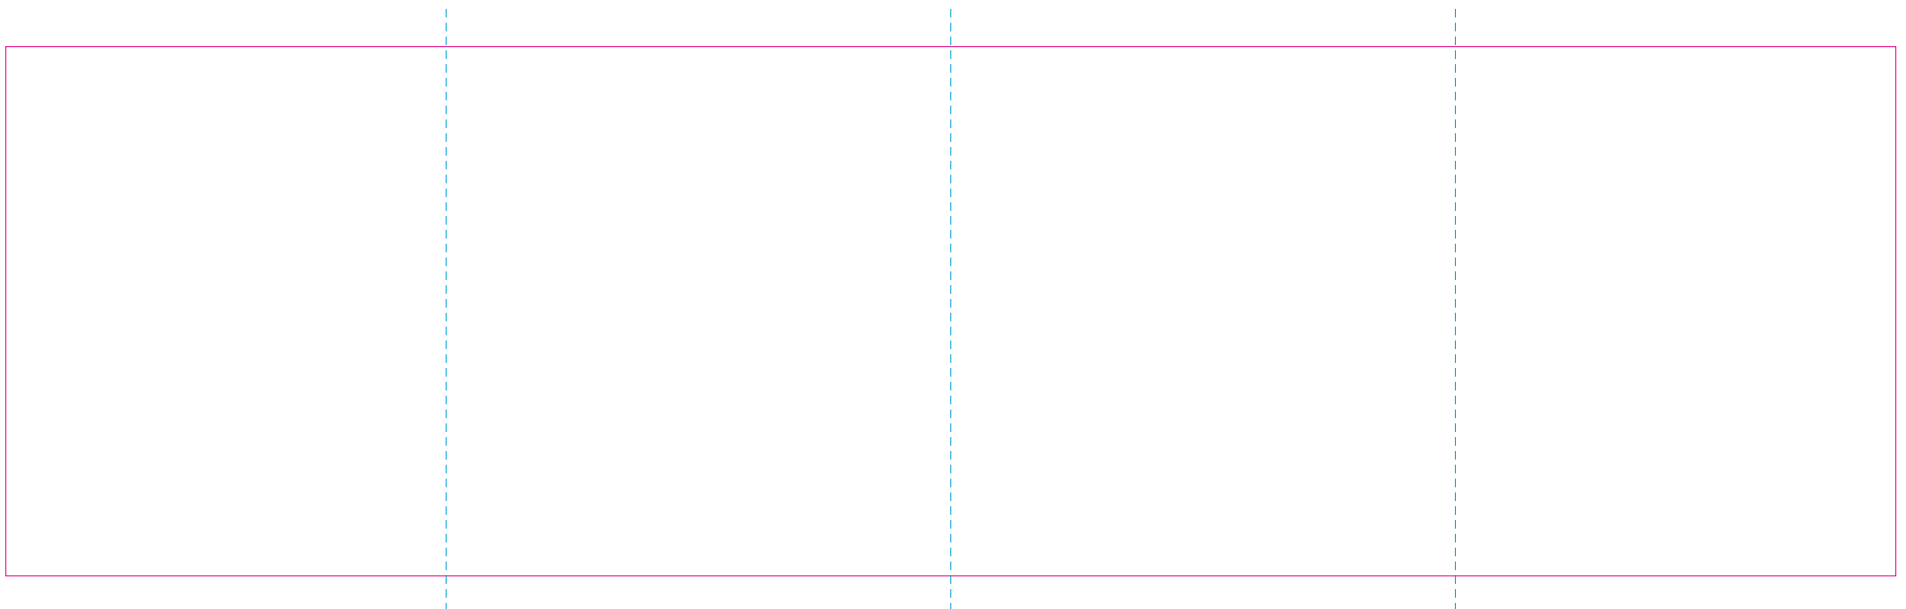

**RS**

**RUV**

— Edge of graphics  
- - - centerlines

file format: vector  
colours: in one color  
formats: PDF, EPS, AI, CDR

The pink outline the maximum size of graphic visible on the product.  
The blue dash line indicates the center line of the left, right and middle side of object.