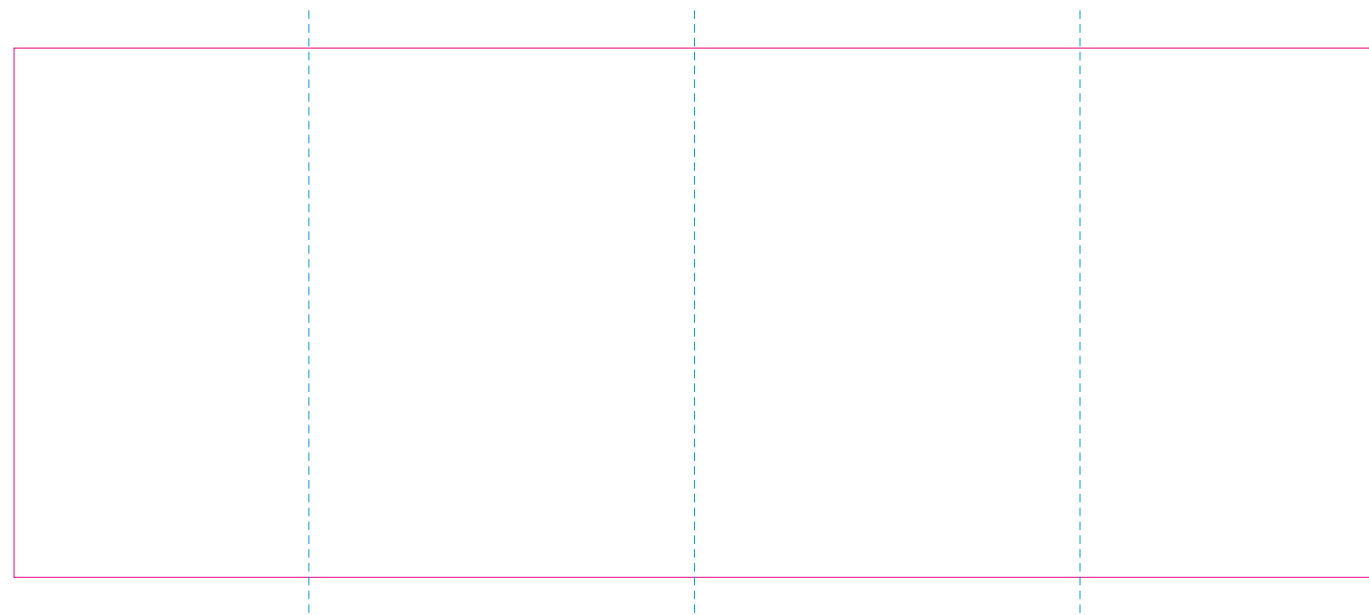

RS

ER 1

RUV, ER 2

— Edge of graphics

- - - centerlines

resolution: min. 300 DPI
colours: CMYK
formats: TIFF, PDF, EPS, AI, CDR

The pink outline the maximum size of graphic visible on the product.
The blue dash line indicates the center line of the left, right and middle side of object.