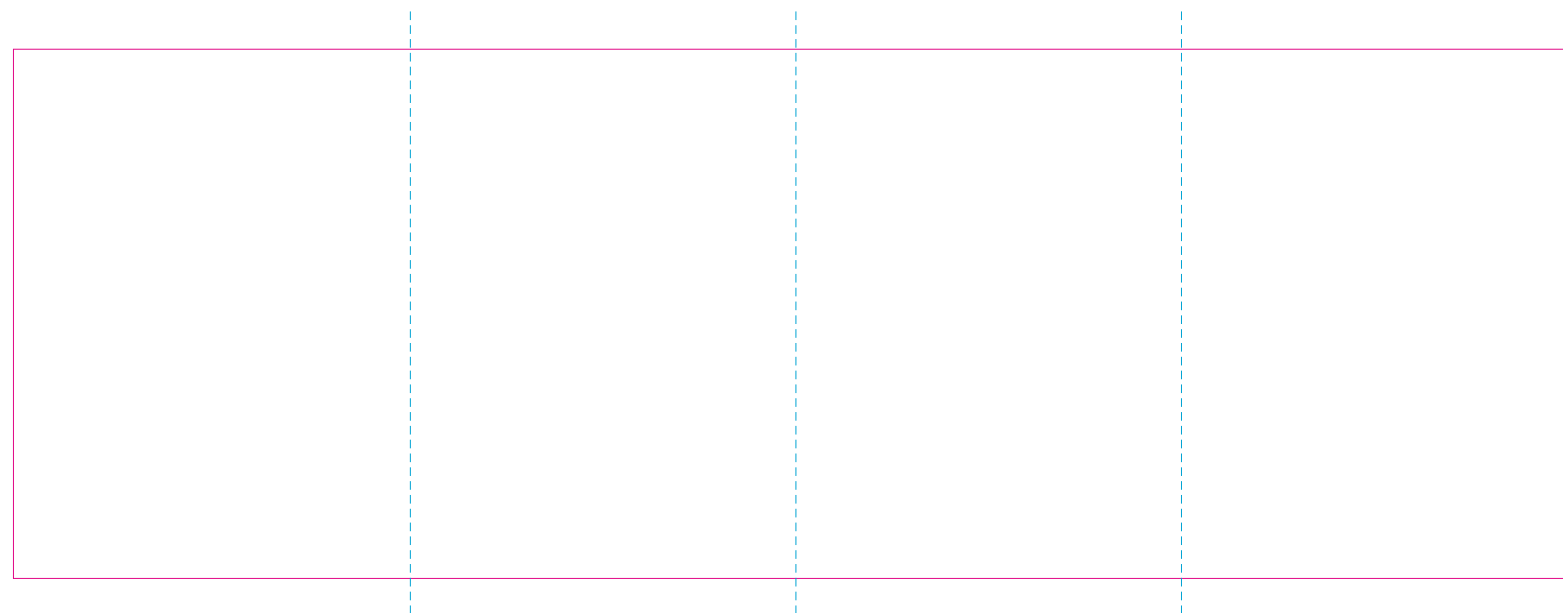

RS

ER 1

RUV, ER 2

— Edge of graphics

- - - centerlines

resolution: min. 300 DPI
colours: CMYK
formats: TIFF, PDF, EPS, AI, CDR

The pink outline the maximum size of graphic visible on the product.
The blue dash line indicates the center line of the left, right and middle side of object.