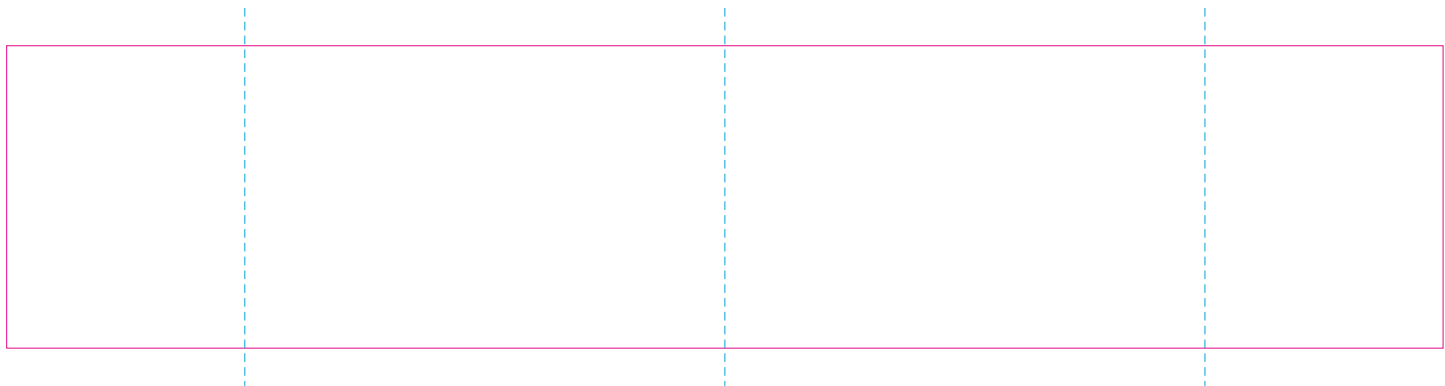

ER 1

ER 2, RS

— Edge of graphics

- - - centerlines

resolution: min. 300 DPI

colours: CMYK

formats: TIFF, PDF, EPS, AI, CDR

The pink outline the maximum size of graphic visible on the product.

The blue dash line indicates the center line of the left, right and middle side of object.