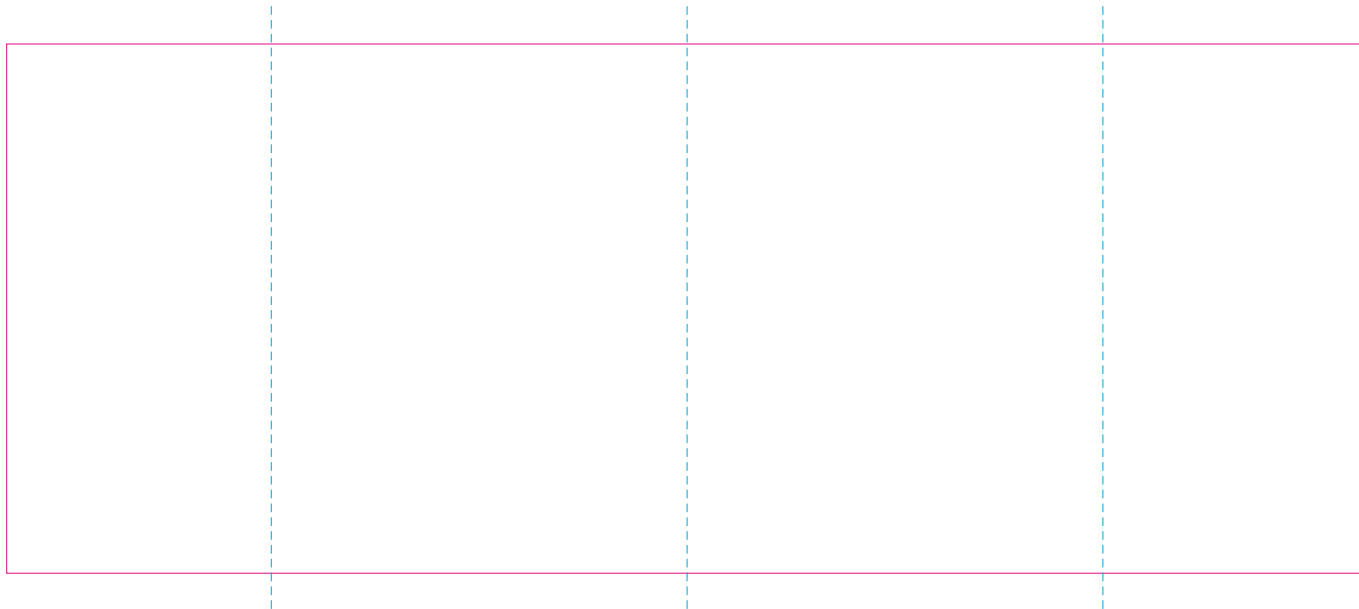

RS

RUV

—— Edge of graphics

- - - - Centerlines

file format: vector

colours: in one color

formats: PDF, EPS, AI, CDR

The pink outline the maximum size of graphic visible on the product.

The blue dash line indicates the center line of the left, right and middle side of object.