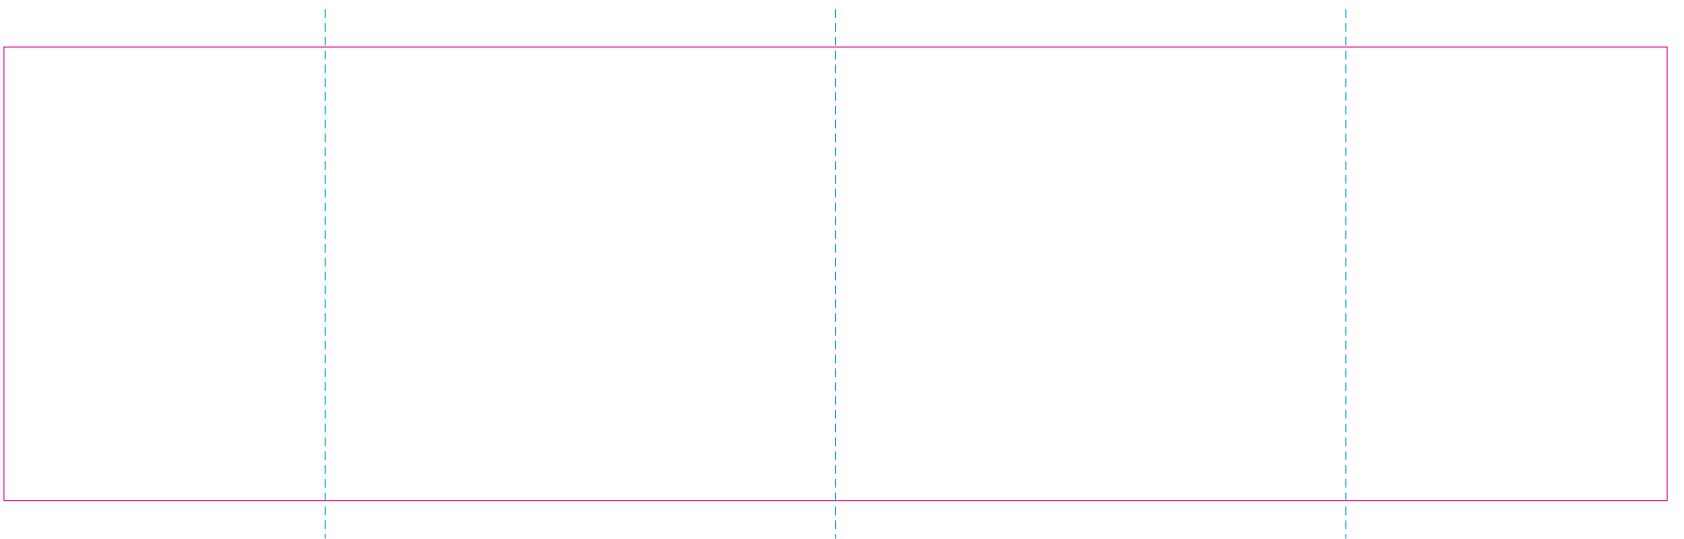

RS

With rotary screen printing technology the product can only be printed on the opposite side of the handle, please do not position the design on the right or left handed side.

C

- Edge of graphics
- - - centerlines

file format: vector
colours: in one color
formats: PDF, EPS, AI, CDR

The pink outline the maximum size of graphic visible on the product.
The blue dash line indicates the center line of the left, right and middle side of object.