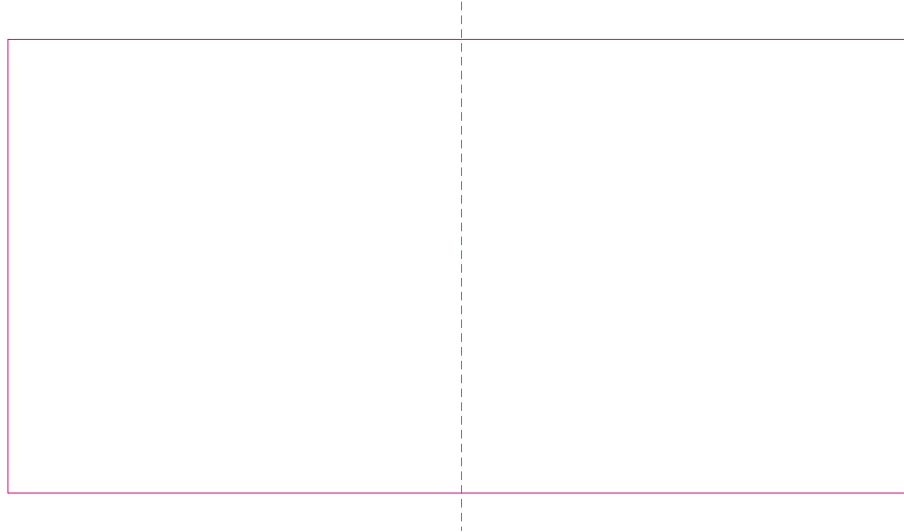

RS

With rotary screen printing technology the product can only be printed on the opposite side of the handle, please do not position the design on the right or left handed side.

C

— Edge of graphics
- - - centerlines

file format: vector
colours: in one color
formats: PDF, EPS, AI, CDR

The pink outline the maximum size of graphic visible on the product.
The blue dash line indicates the center line of the left, right and middle side of object.