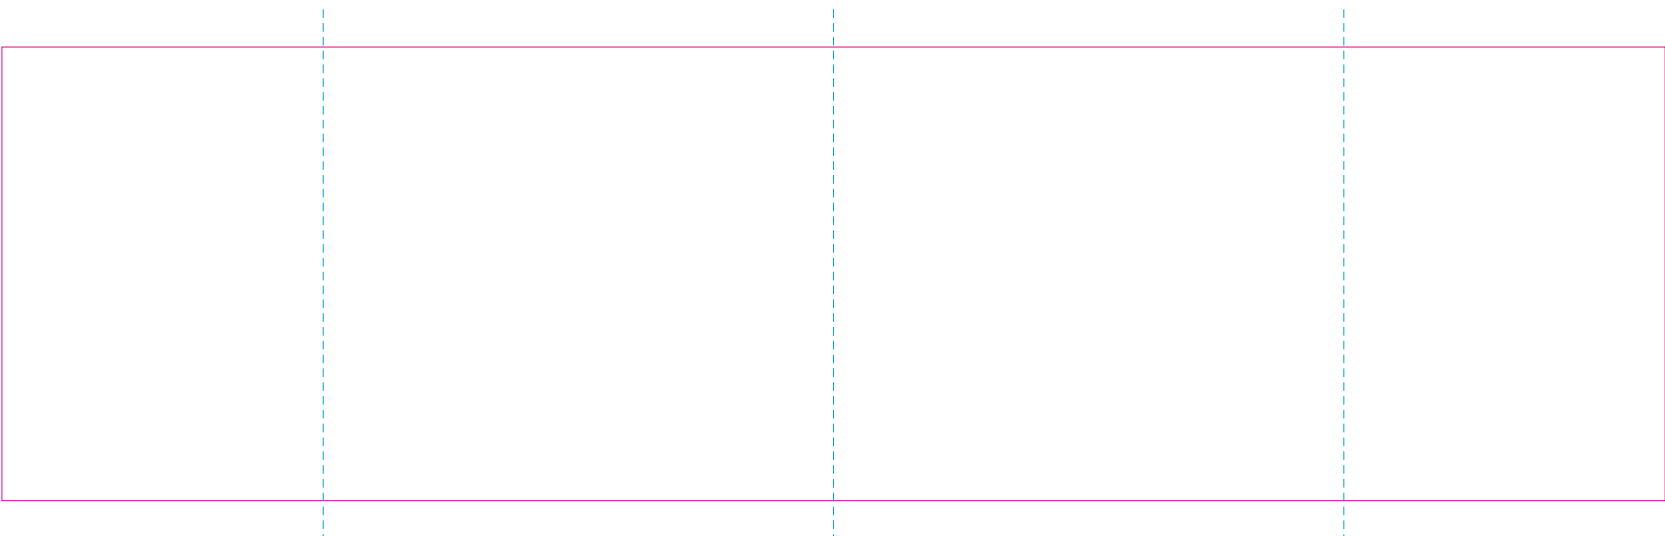

RS

With rotary screen printing technology the product can only be printed on the opposite side of the handle, please do not position the design on the right or left handed side.

C

— Edge of graphics
- - - centerlines

file format: vector
colours: in one color
formats: PDF, EPS, AI, CDR

The pink outline the maximum size of graphic visible on the product.
The blue dash line indicates the center line of the left, right and middle side of object.