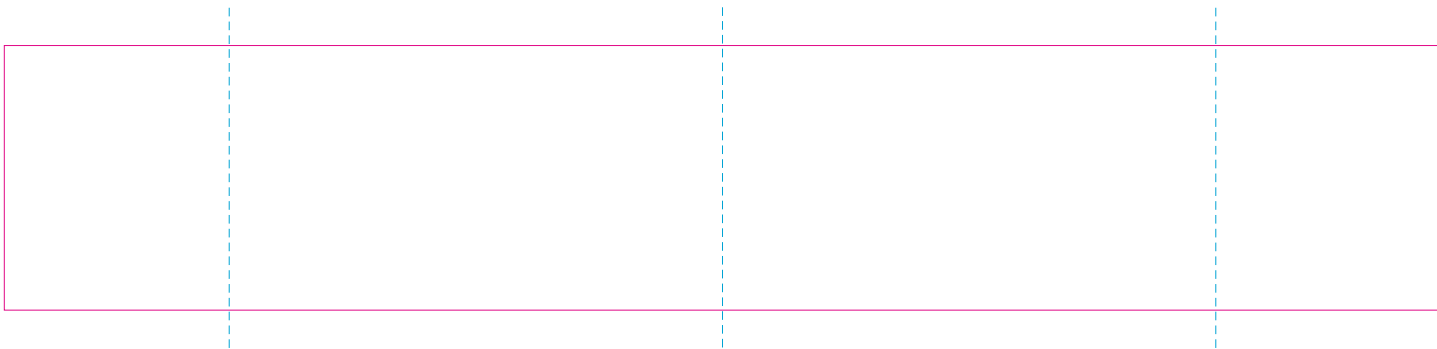

WPC, C

—— Edge of graphics

----- Centerlines

file format: vector

colours: in one color

formats: PDF, EPS, AI, CDR

The pink outline the maximum size of graphic visible on the product.

The blue dash line indicates the center line of the left, right and middle side of object.