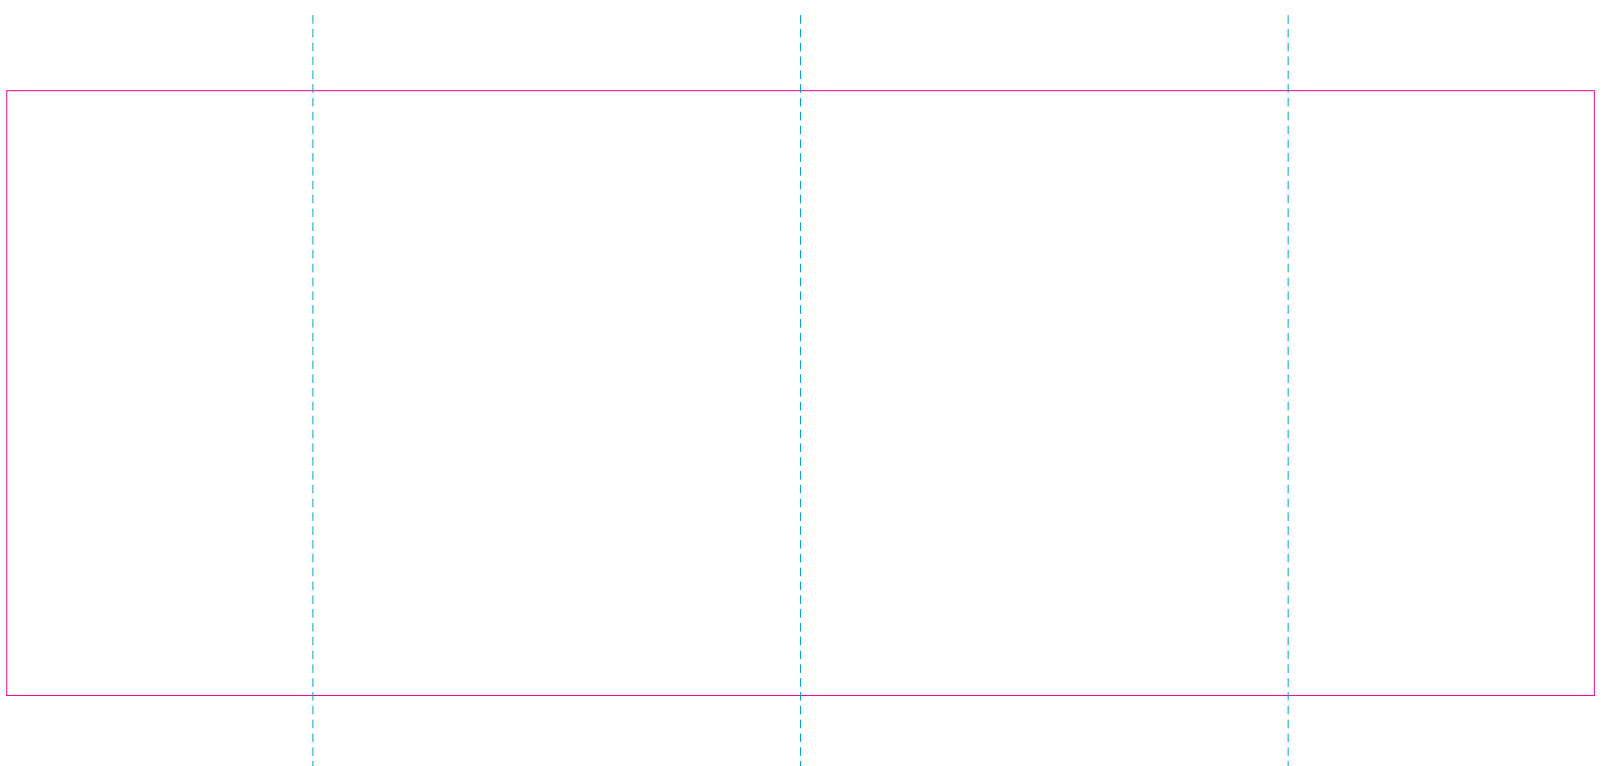

# RS

With rotary screen printing technology the product can only be printed on the opposite side of the handle, please do not position the design on the right or left handed side.

# C

— Edge of graphics

- - - centerlines

file format: vector  
colours: in one color  
formats: PDF, EPS, AI, CDR

The pink outline the maximum size of graphic visible on the product.  
The blue dash line indicates the center line of the left, right and middle side of object.