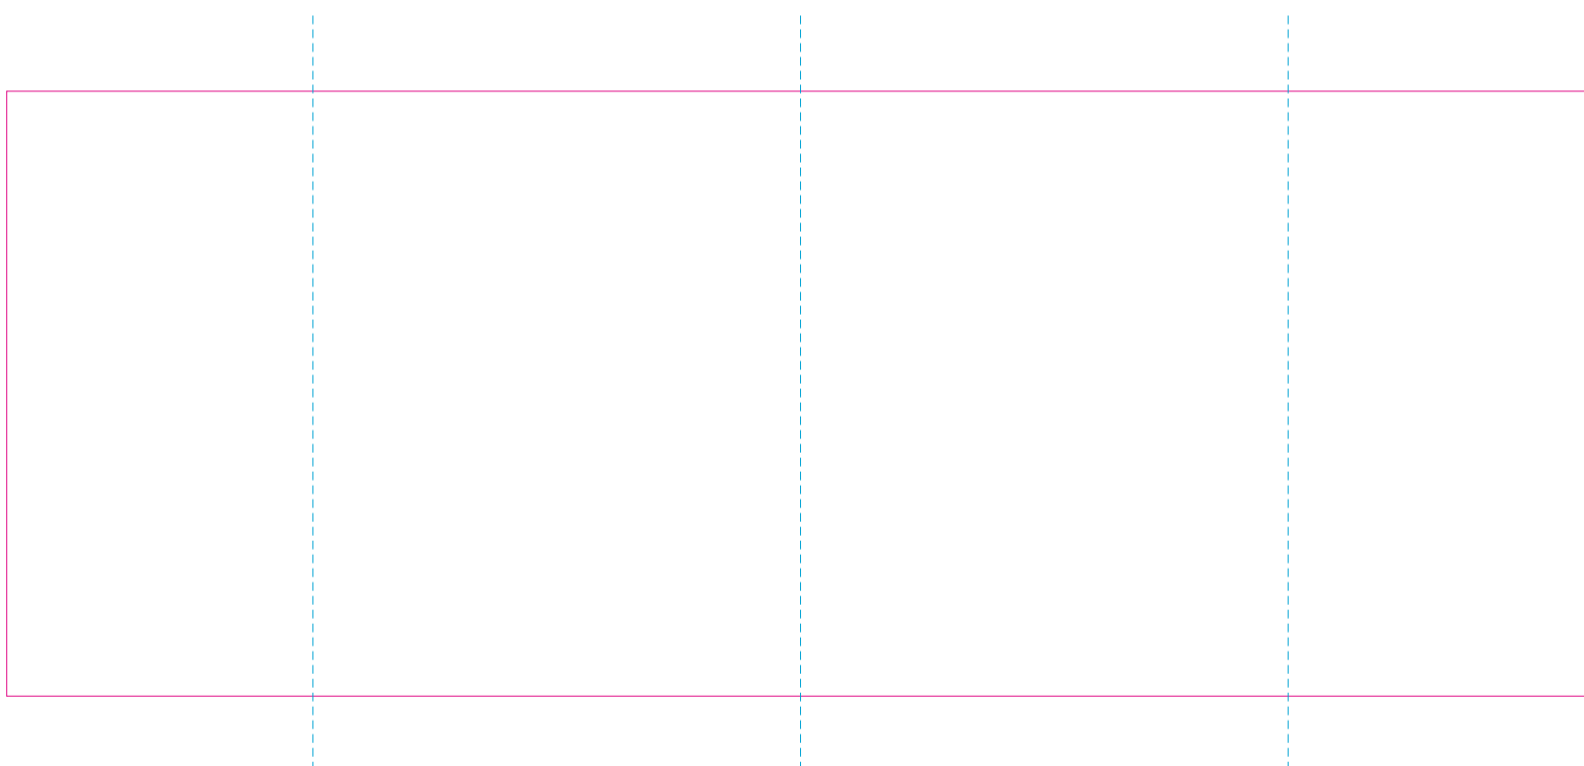

# RS

With rotary screen printing technology the product can only be printed on the opposite side of the handle, please do not position the design on the right or left handed side.

# C

— Edge of graphics

- - - centerlines

file format: vector  
colours: in one color  
formats: PDF, EPS, AI, CDR

The pink outline the maximum size of graphic visible on the product.  
The blue dash line indicates the center line of the left, right and middle side of object.