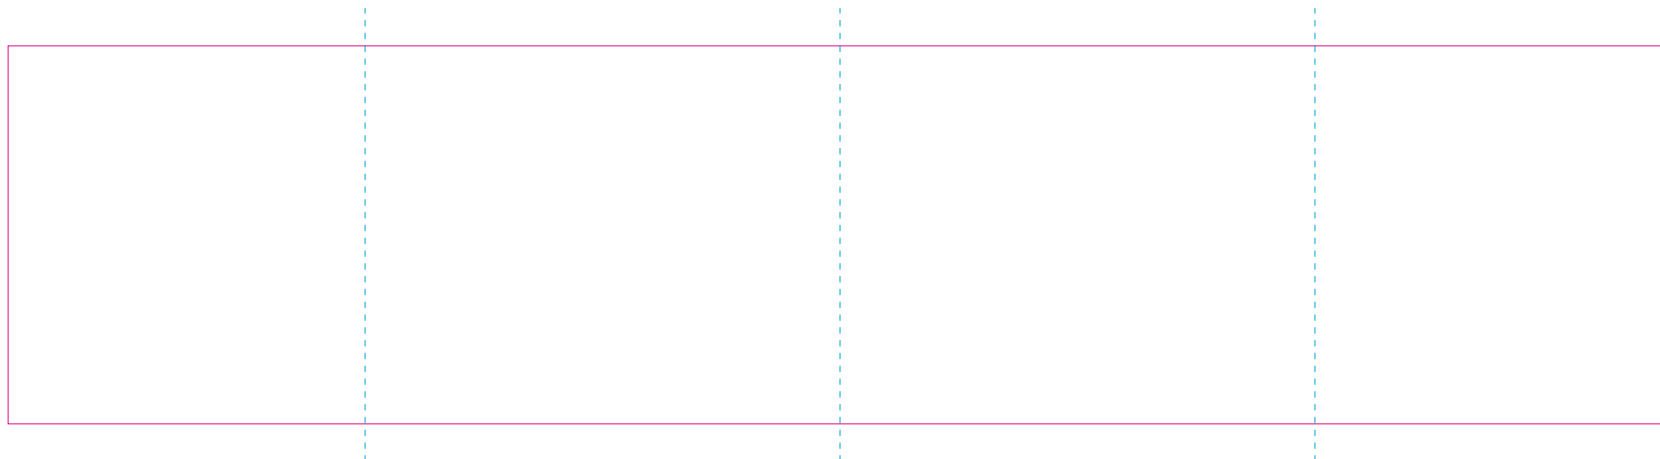

ER 2

ER 1

— Edge of graphics

- - - centerlines

resolution: min. 300 DPI

colours: CMYK

formats: TIFF, PDF, EPS, AI, CDR

The pink outline the maximum size of graphic visible on the product.

The blue dash line indicates the center line of the left, right and middle side of object.