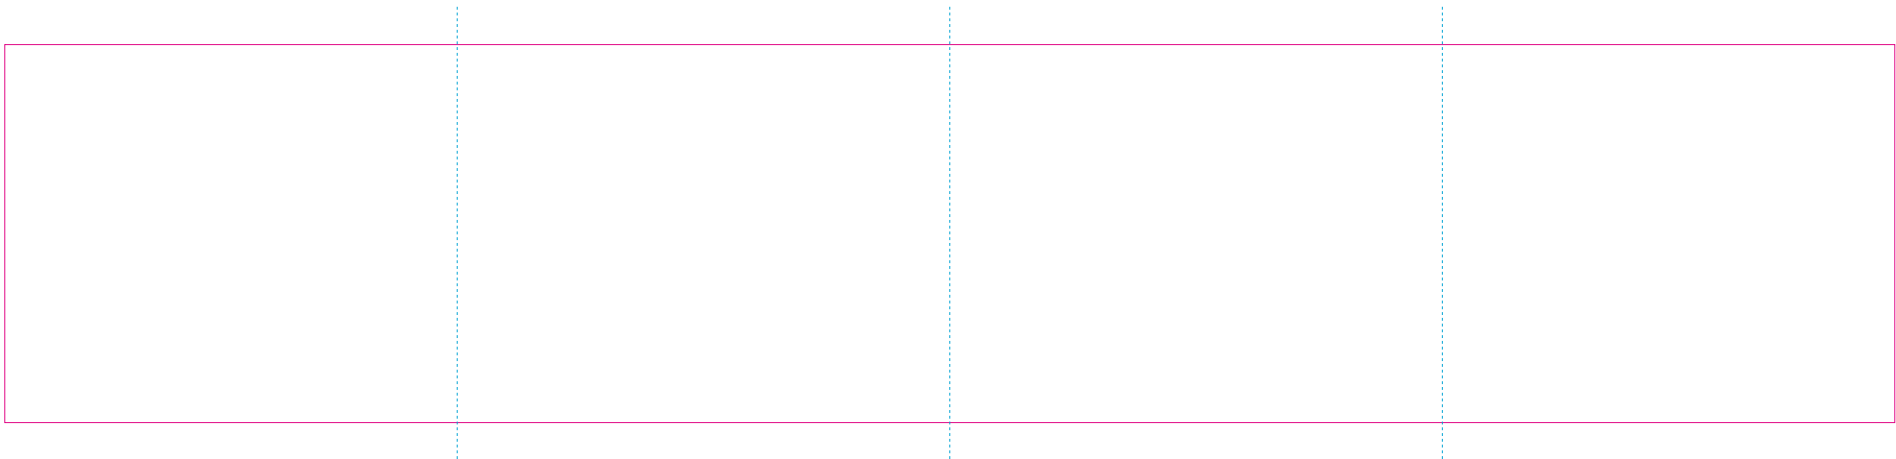

ER 1

RS

With rotary screen printing technology the product can only be printed on the opposite side of the handle, please do not position the design on the right or left handed side.

ER 2

— Edge of graphics

- - - centerlines

resolution: min. 300 DPI
colours: CMYK
formats: TIFF, PDF, EPS, AI, CDR

The pink outline the maximum size of graphic visible on the product.
The blue dash line indicates the center line of the left, right and middle side of object.