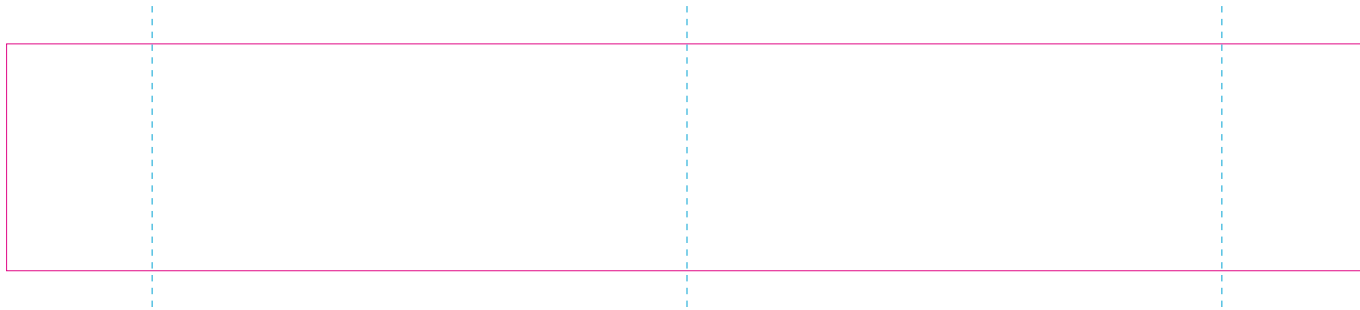

WPC, C

—— Edge of graphic

----- centerlines

resolution: min. 300 DPI

colours: CMYK

formats: TIFF, PDF, EPS, AI, CDR

The pink outline the maximum size of graphic visible on the product.

The blue dash line indicates the center line of the left, right and middle side of object.