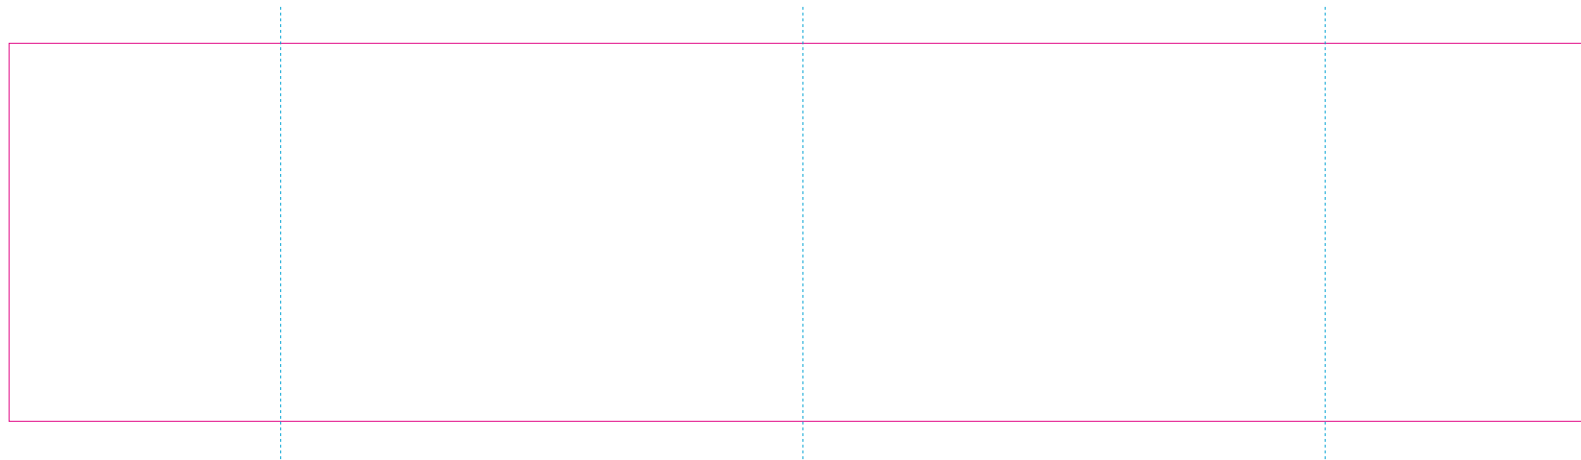

ER 2

ER 1, RS

With rotary screen printing technology the product can only be printed on the opposite side of the handle, please do not position the design on the right or left handed side.

—— Edge of graphics

----- centerlines

resolution: min. 300 DPI

colours: CMYK

formats: TIFF, PDF, EPS, AI, CDR

The pink outline the maximum size of graphic visible on the product.

The blue dash line indicates the center line of the left, right and middle side of object.