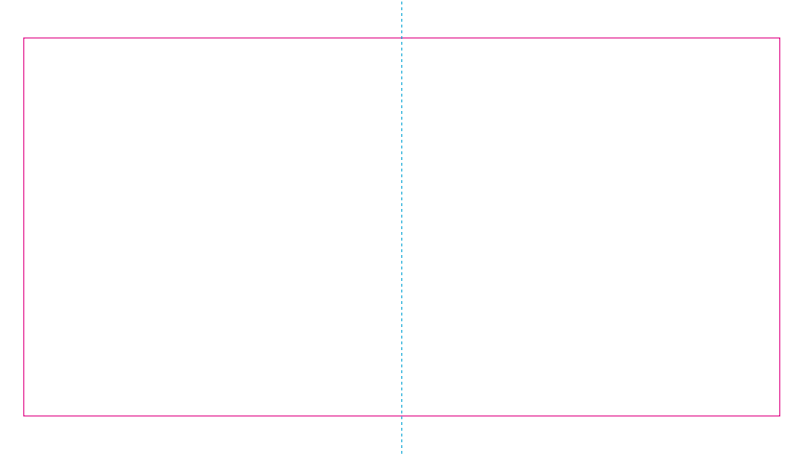

ER 2

ER 1, RS

With rotary screen printing technology the product can only be printed on the opposite side of the handle, please do not position the design on the right or left handed side.

—— Edge of graphics

----- centerlines

resolution: min. 300 DPI

colours: CMYK

formats: TIFF, PDF, EPS, AI, CDR

The pink outline the maximum size of graphic visible on the product.

The blue dash line indicates the center line of the left, right and middle side of object.