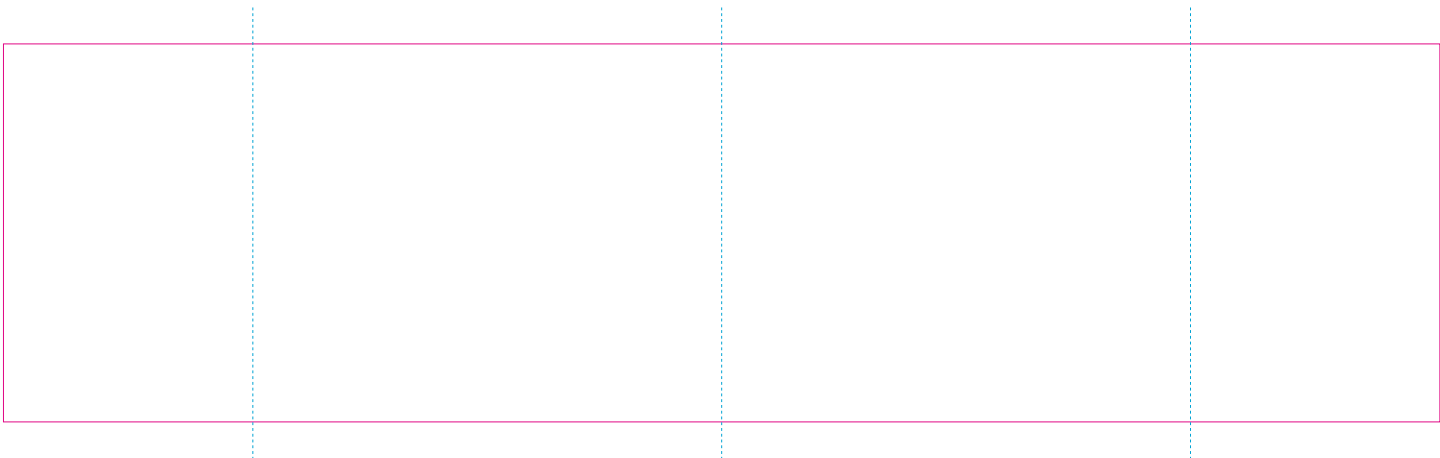

RS

With rotary screen printing technology the product can only be printed on the opposite side of the handle, please do not position the design on the right or left handed side.

C

— Edge of graphics

- - - centerlines

resolution: min. 300 DPI
colours: CMYK
formats: TIFF, PDF, EPS, AI, CDR

The pink outline the maximum size of graphic visible on the product.
The blue dash line indicates the center line of the left, right and middle side of object.