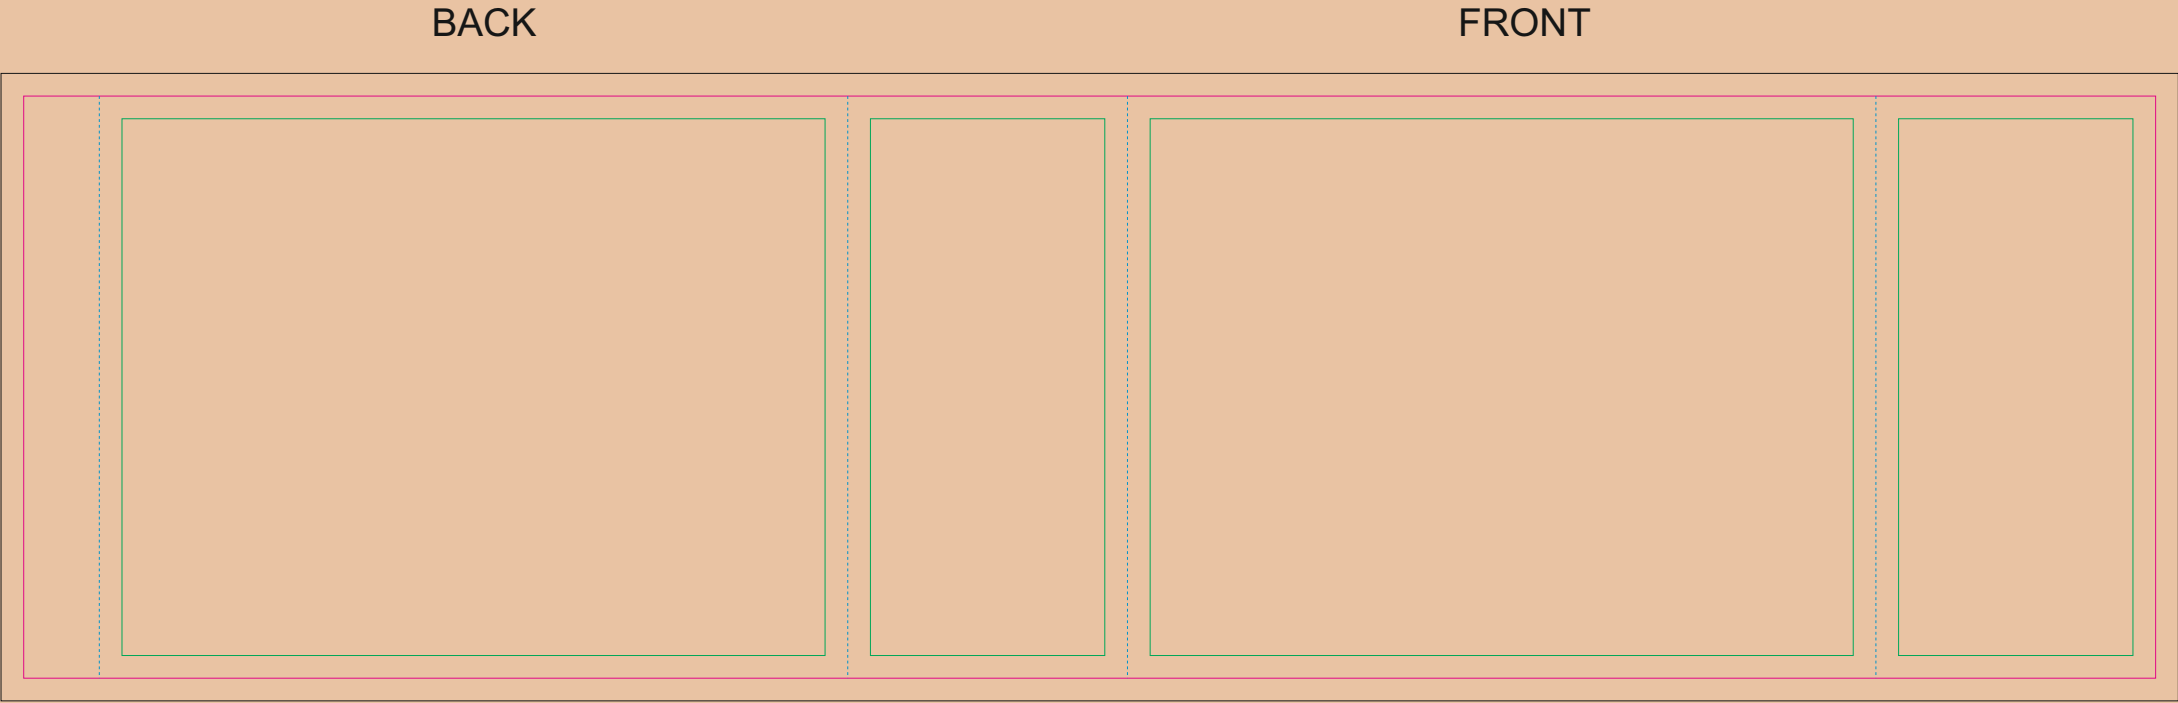

CRAFT Paper Sleeve

- Margin
- Edge of product
- Bleed limit 3-3 mm (background must fill it)
- - - - - Fold line

resolution: min. 300 DPI
colours: CMYK
formats: TIFF, PDF, EPS, AI, CDR

The green line indicates the area all non-background object-texts, logos, etc.
The pink outline the maximum size of graphic visible on the product.
The black line indicates the size of the required graphics including bleed.
The blue line indicates the folding.