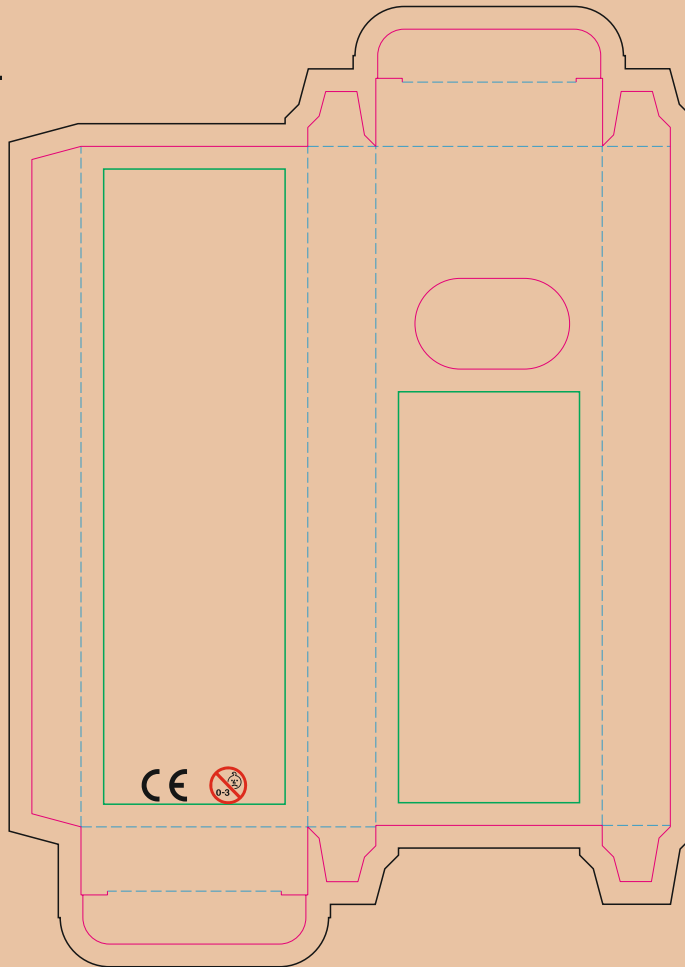

## PENCIL

— Margin

— Edge of product

— Bleed limit 3-3 mm (background must fill it)

- - - - - Fold line

resolution: min. 300 DPI

colours: CMYK

formats: TIFF, PDF, EPS, AI, CDR

The green line indicates the area all non-background object-texts, logos, etc.  
The pink outline the maximum size of graphic visible on the product.  
The black line indicates the size of the required graphics including bleed.  
The blue line indicates the folding.