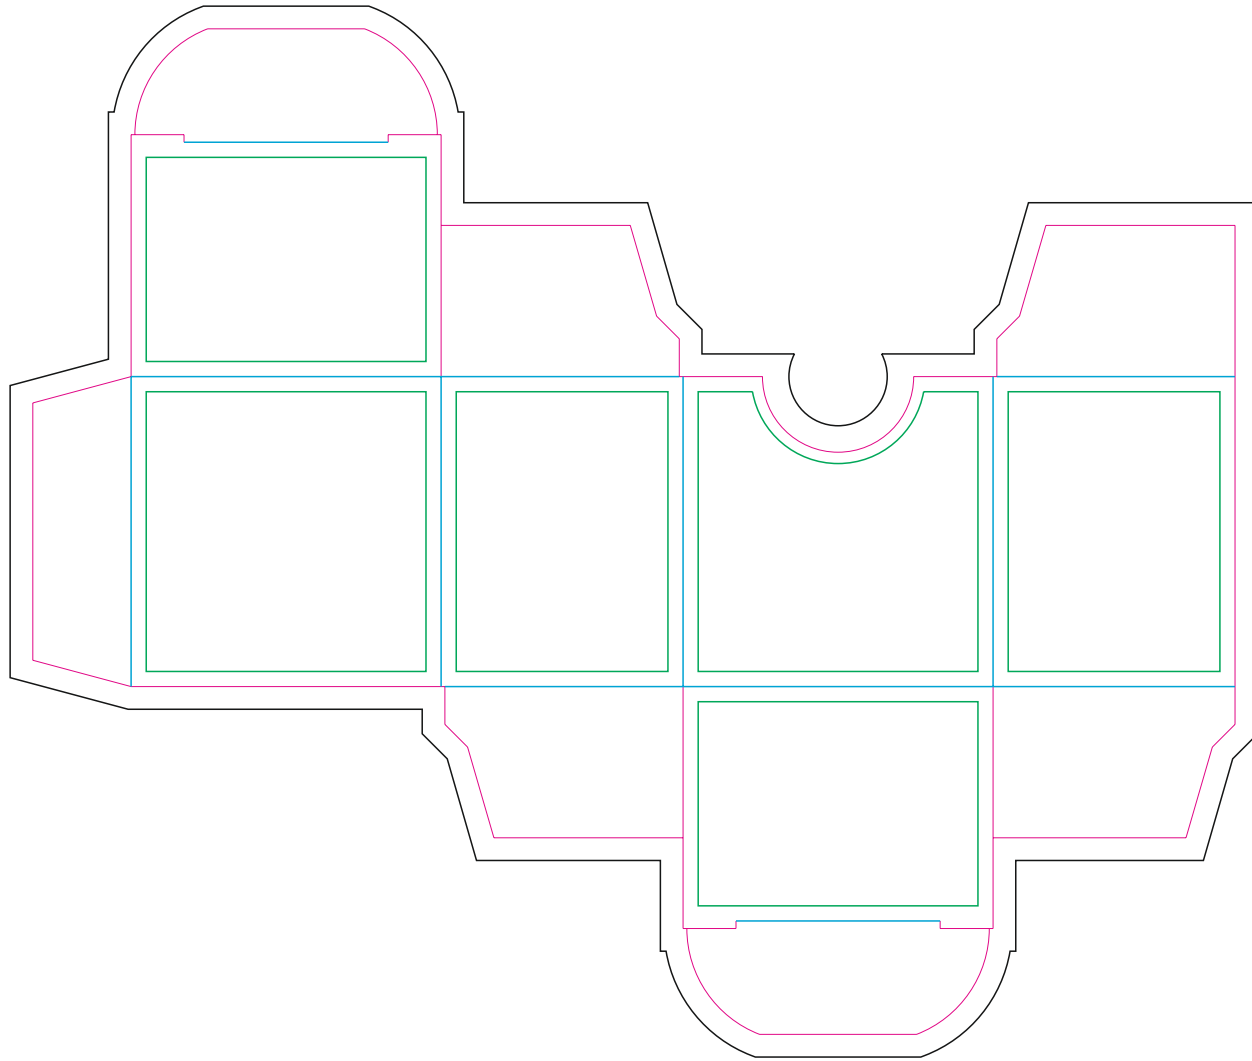

BOX

- Margin
- Edge of product
- Bleed limit 3-3 mm (background must fill it)
- - - - - Fold line

resolution: min. 300 DPI
colours: CMYK
formats: TIFF, PDF, EPS, AI, CDR

The green line indicates the area all non-background object-texts, logos, etc.
The pink outline the maximum size of graphic visible on the product.
The black line indicates the size of the required graphics including bleed.
The blue line indicates the folding.

BACK

- Margin
- Edge of product
- Bleed limit 2,5-2,5 mm (background must fill it)

resolution: min. 300 DPI
colours: CMYK
formats: TIFF, PDF, EPS, AI, CDR

The green line indicates the area all non-background object-texts, logos, etc.
The pink outline the maximum size of graphic visible on the product.
The black line indicates the size of the required graphics including bleed.