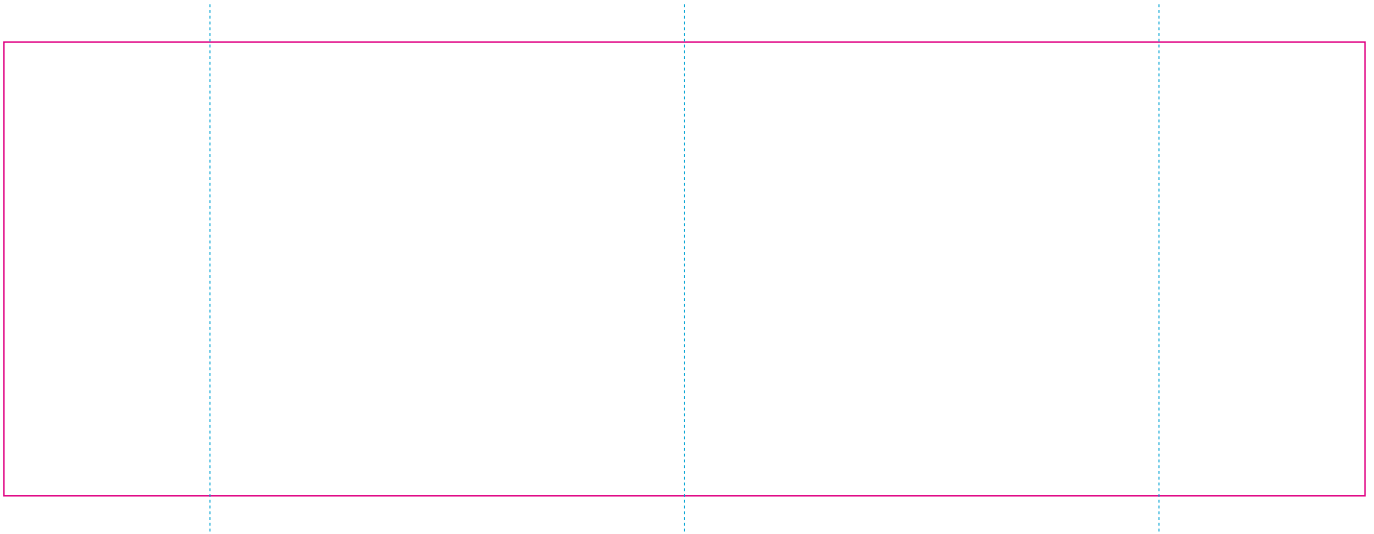

# RS

— Edge of product

- - - centerlines

resolution: min. 300 DPI

colours: CMYK

formats: TIFF, PDF, EPS, AI, CDR

The pink outline the maximum size of graphic visible on the product.

The blue dash line indicates the center line of the left, right and middle side of object.