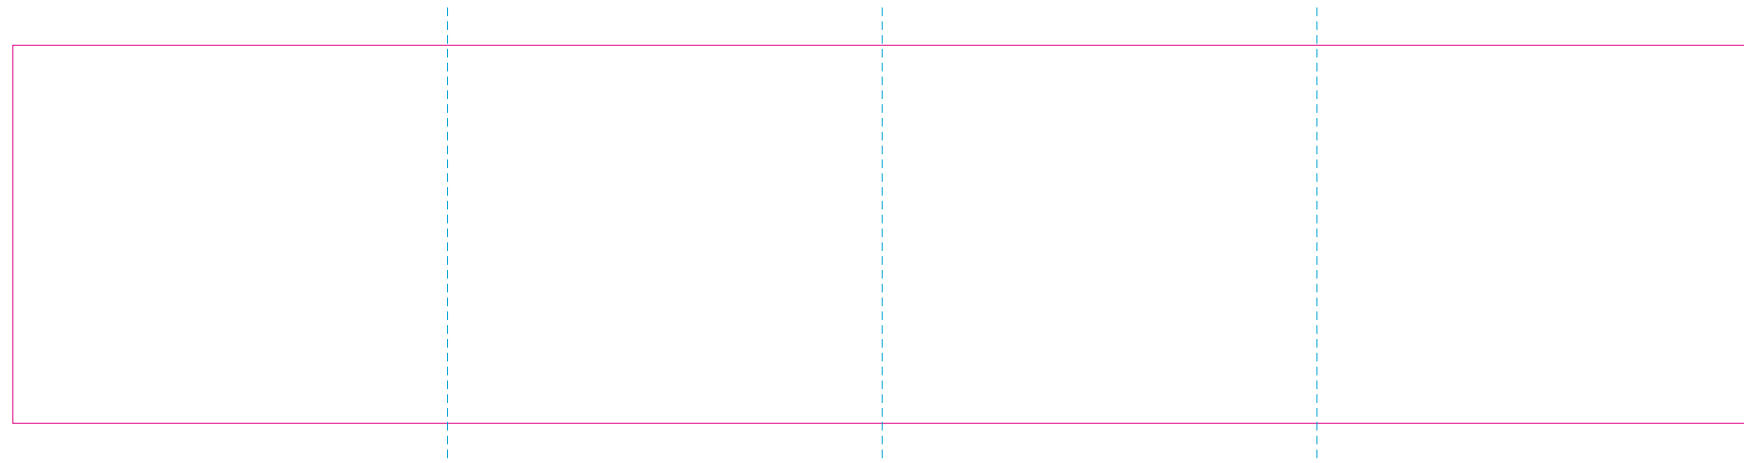

ER 2

RS 2

ER 1

RUV

— Edge of graphics

- - - centerlines

file format: vector

colours: in one color

formats: PDF, EPS, AI, CDR

The pink outline the maximum size of graphic visible on the product.

The blue dash line indicates the center line of the left, right and middle side of object.