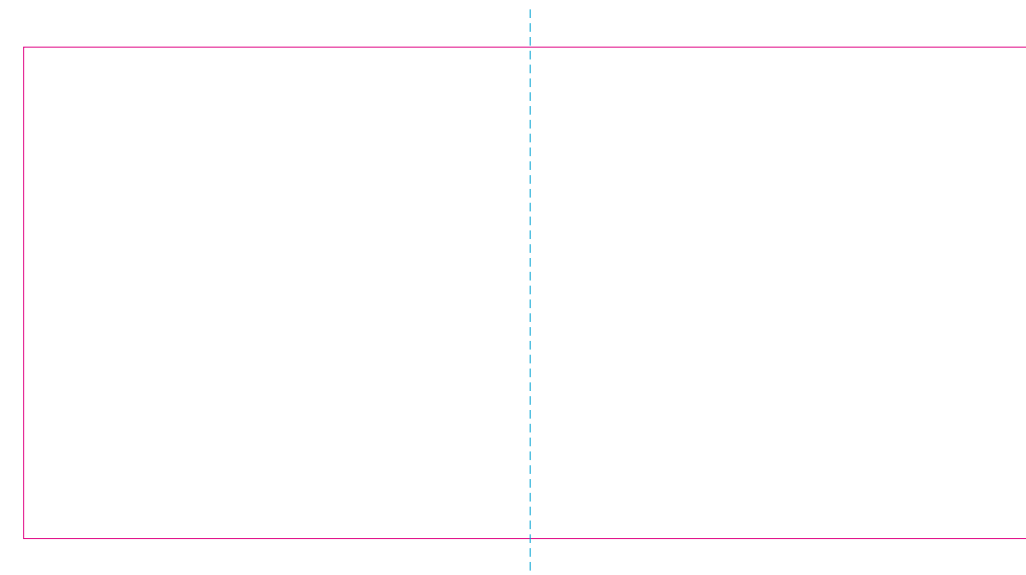

ER 2

ER 1

RS

—— Edge of graphics

----- centerlines

file format: vector
colours: in one color
formats: PDF, EPS, AI, CDR

The pink outline the maximum size of graphic visible on the product.
The blue dash line indicates the center line of the left, right and middle side of object.

With rotary screen printing technology the product can only be printed on the opposite side of the handle, please do not position the design on the right or left handed side.