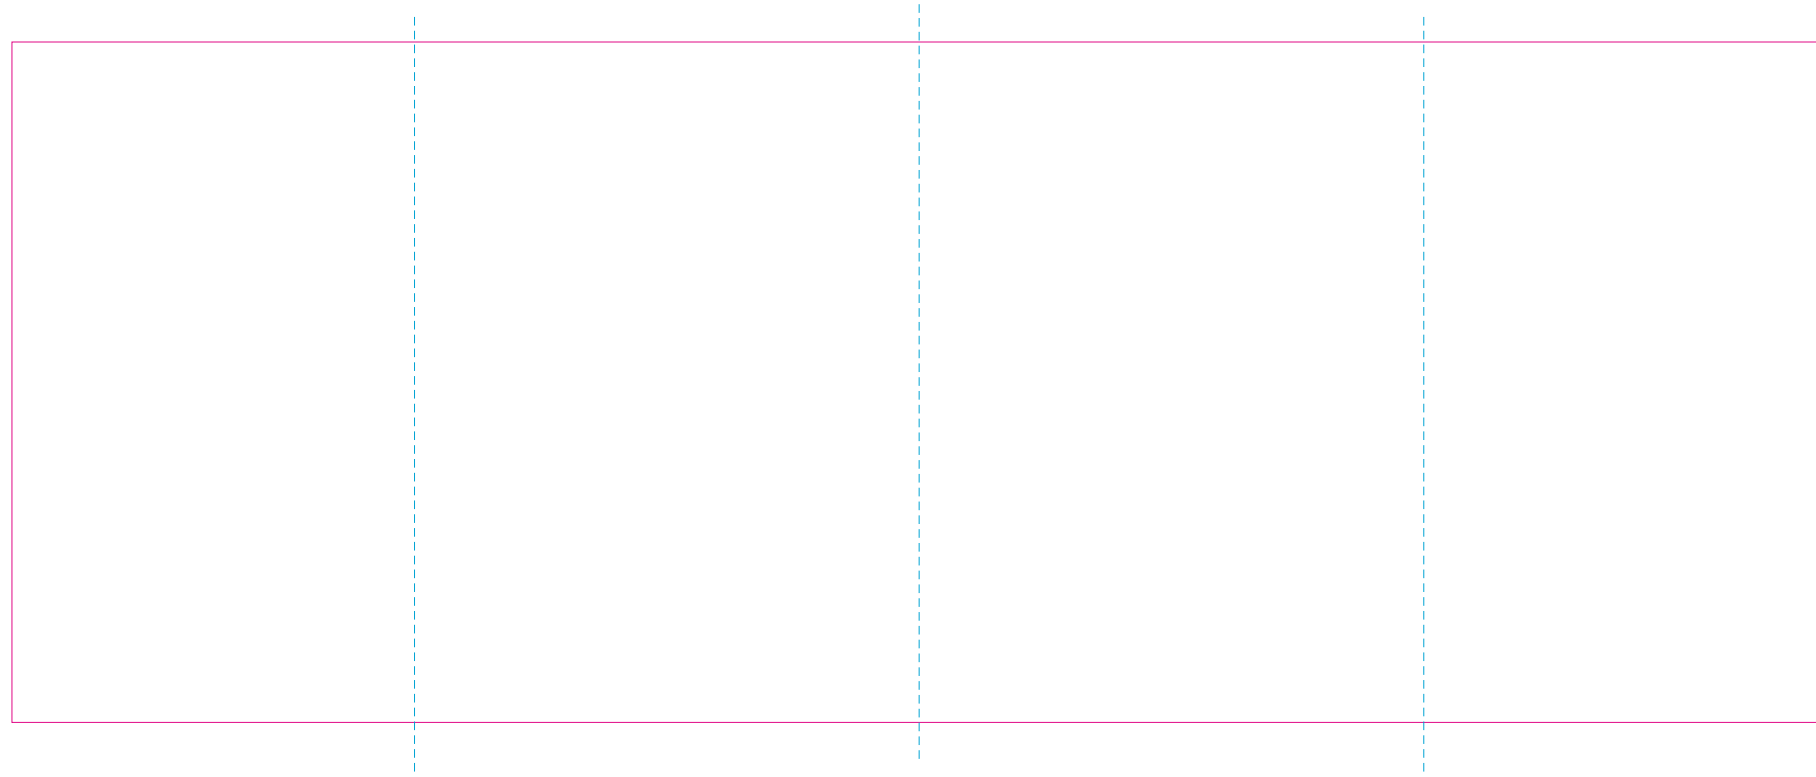

ER 2

ER 1

RS

—— Edge of graphics

----- centerlines

file format: vector
colours: in one color
formats: PDF, EPS, AI, CDR

The pink outline the maximum size of graphic visible on the product.
The blue dash line indicates the center line of the left, right and middle side of object.

With rotary screen printing technology the product can only be printed on the opposite side of the handle, please do not position the design on the right or left handed side.