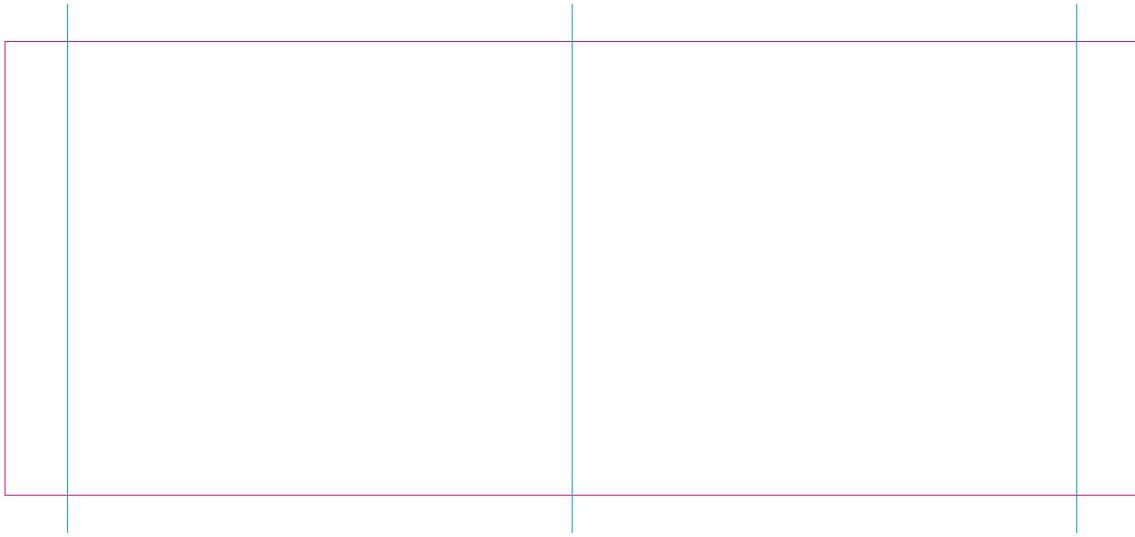

RS

— Edge of graphics

- - - centerlines

file format: vector

colours: in one color

formats: PDF, EPS, AI, CDR

The pink outline the maximum size of graphic visible on the product.

The blue dash line indicates the center line of the left, right and middle side of object.