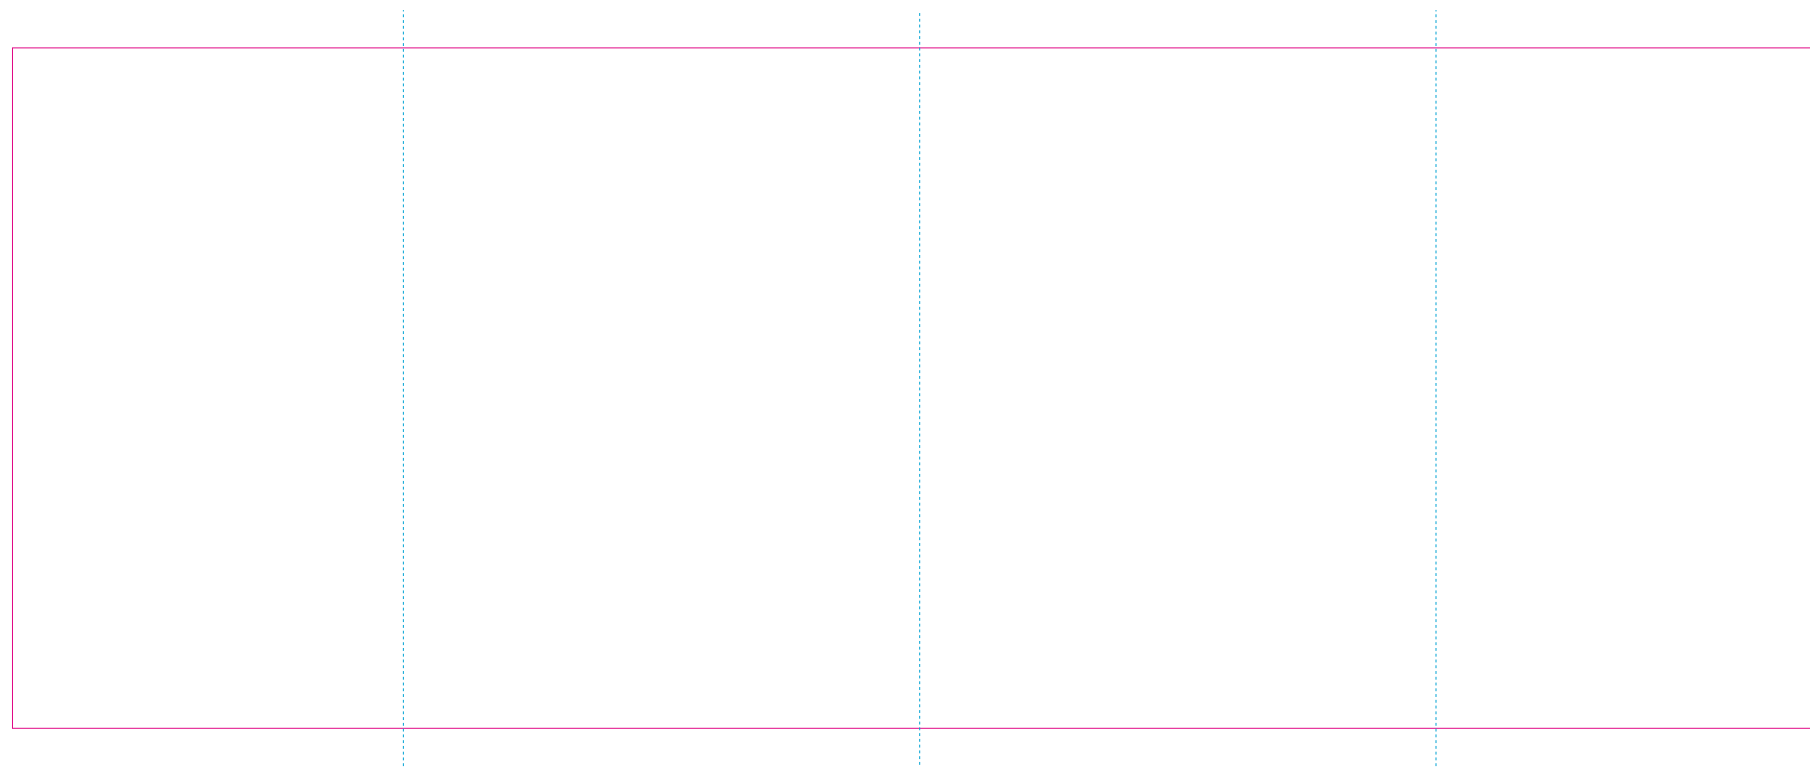

ER 2

ER 1

RS

— Edge of graphics

- - - centerlines

With rotary screen printing technology the product can only be printed on the opposite side of the handle, please do not position the design on the right or left handed side.

resolution: min. 300 DPI
colours: CMYK
formats: TIFF, PDF, EPS, AI, CDR

The pink outline the maximum size of graphic visible on the product.
The blue dash line indicates the center line of the left, right and middle side of object.