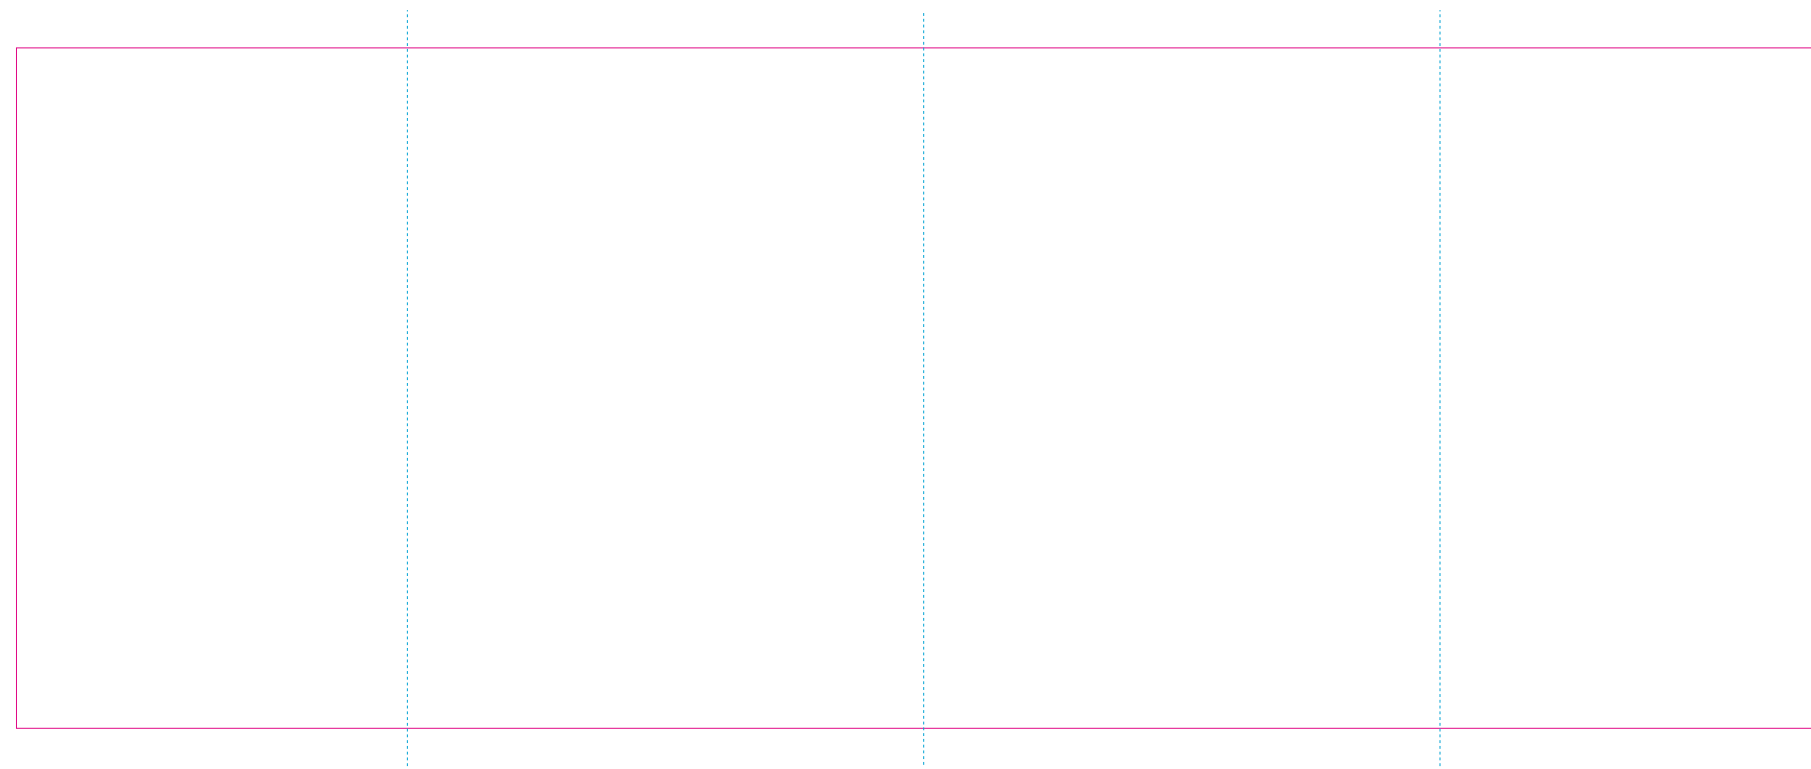

ER 2

ER 1

RS

— Edge of graphics

- - - centerlines

With rotary screen printing technology the product can only be printed on the opposite side of the handle, please do not position the design on the right or left handed side.

resolution: min. 300 DPI  
colours: CMYK  
formats: TIFF, PDF, EPS, AI, CDR

The pink outline the maximum size of graphic visible on the product.  
The blue dash line indicates the center line of the left, right and middle side of object.