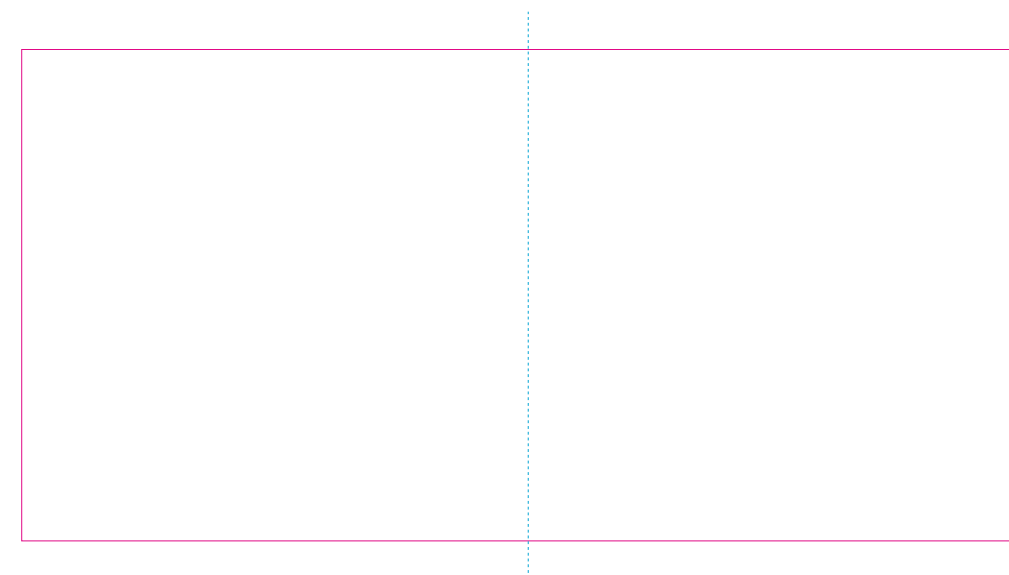

ER 2

ER 1

RS

— Edge of graphics

- - - centerlines

With rotary screen printing technology the product can only be printed on the opposite side of the handle, please do not position the design on the right or left handed side.

resolution: min. 300 DPI  
colours: CMYK  
formats: TIFF, PDF, EPS, AI, CDR

The pink outline the maximum size of graphic visible on the product.  
The blue dash line indicates the center line of the left, right and middle side of object.