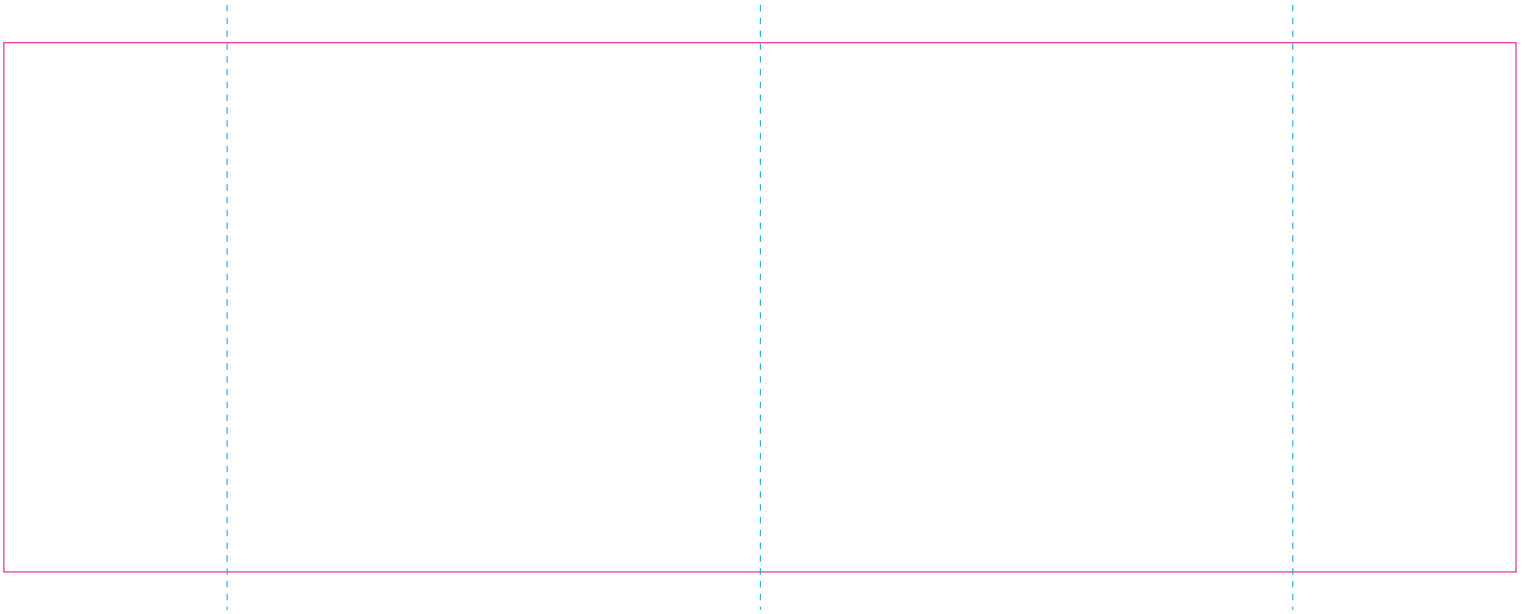

C, WPC

RS

With rotary screen printing technology the product can only be printed on the opposite side of the handle, please do not position the design on the right or left handed side.

—— Edge of graphics

- - - - centerlines

file format: vector
colours: in one color
formats: PDF, EPS, AI, CDR

The pink outline the maximum size of graphic visible on the product.
The blue dash line indicates the center line of the left, right and middle side of object.