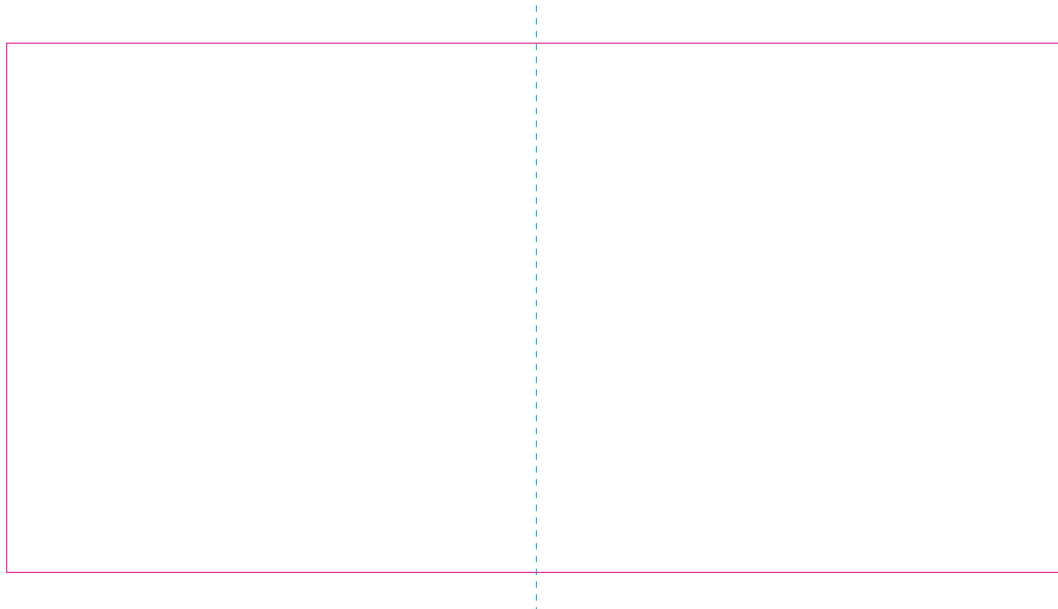

C, WPC

RS

With rotary screen printing technology the product can only be printed on the opposite side of the handle, please do not position the design on the right or left handed side.

—— Edge of graphics

- - - - centerlines

file format: vector
colours: in one color
formats: PDF, EPS, AI, CDR

The pink outline the maximum size of graphic visible on the product.
The blue dash line indicates the center line of the left, right and middle side of object.