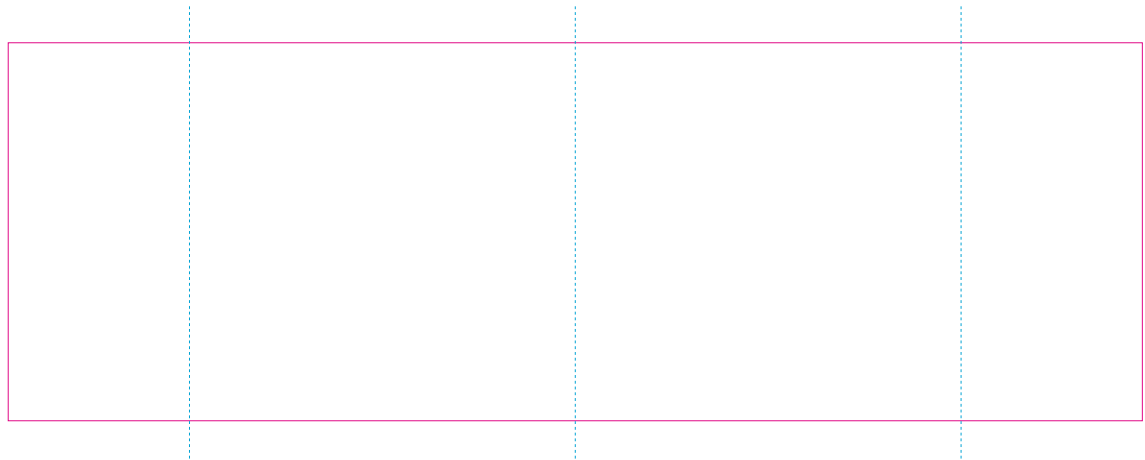

RUV

RS

— Edge of graphics

- - - centerlines

resolution: min. 300 DPI

colours: CMYK

formats: TIFF, PDF, EPS, AI, CDR

The pink outline the maximum size of graphic visible on the product.

The blue dash line indicates the center line of the left, right and middle side of object.