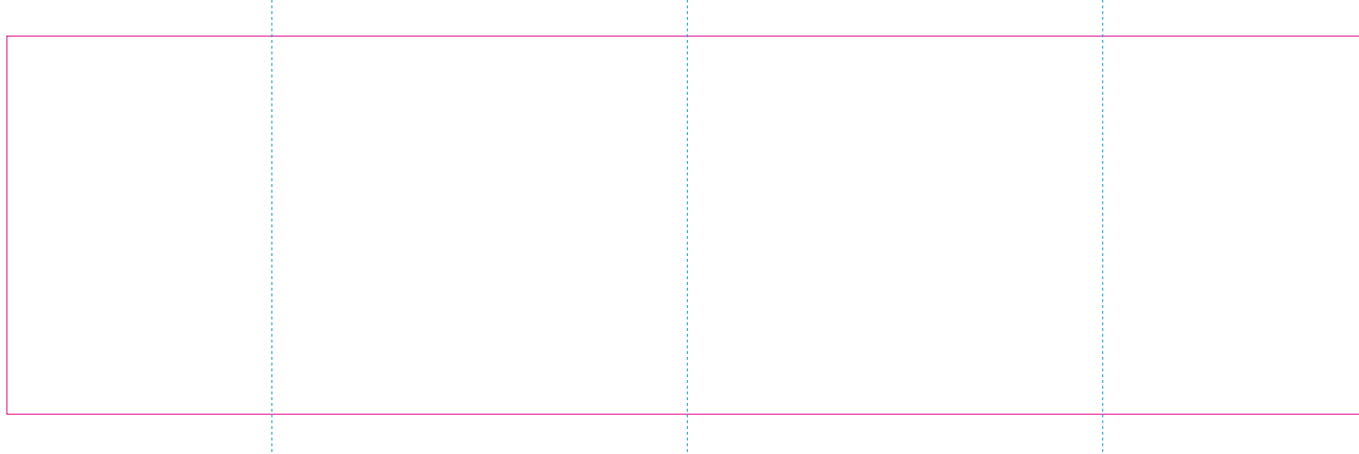

ER 2

ER 1, RS

With rotary screen printing technology the product can only be printed on the opposite side of the handle, please do not position the design on the right or left handed side.

— Edge of graphics

- - - centerlines

file format: vector

colours: in one color

formats: PDF, EPS, AI, CDR

The pink outline the maximum size of graphic visible on the product.

The blue dash line indicates the center line of the left, right and middle side of object.