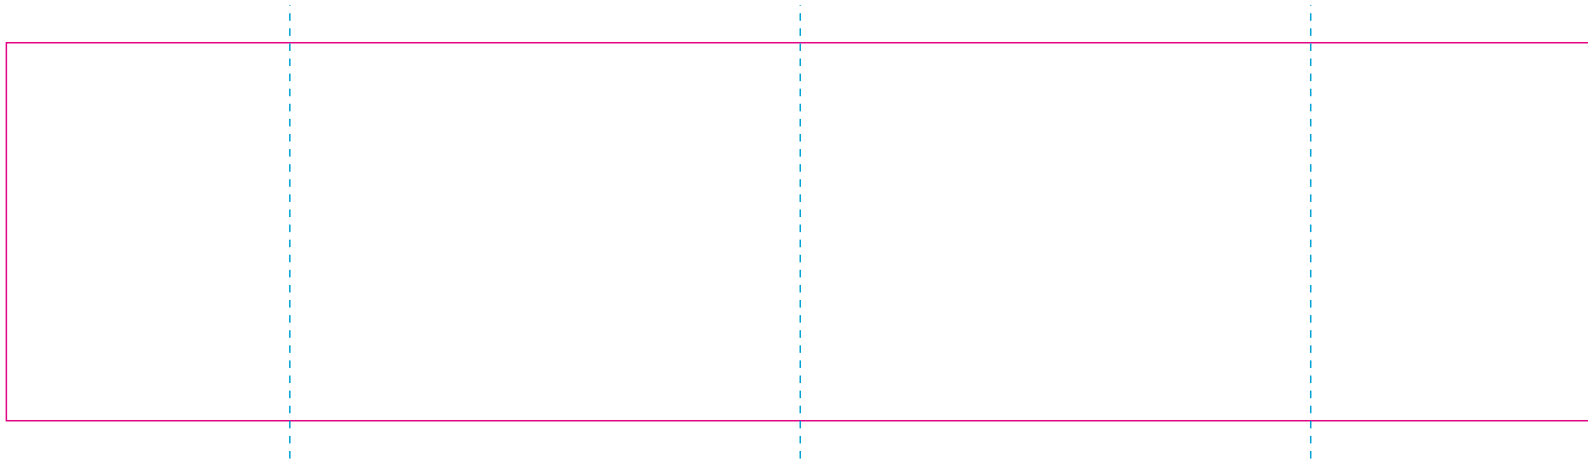

C

RS

With rotary screen printing technology the product can only be printed on the opposite side of the handle, please do not position the design on the right or left handed side.

—— Edge of graphics

----- centerlines

file format: vector  
colours: in one color  
formats: PDF, EPS, AI, CDR

The pink outline the maximum size of graphic visible on the product.  
The blue dash line indicates the center line of the left, right and middle side of object.