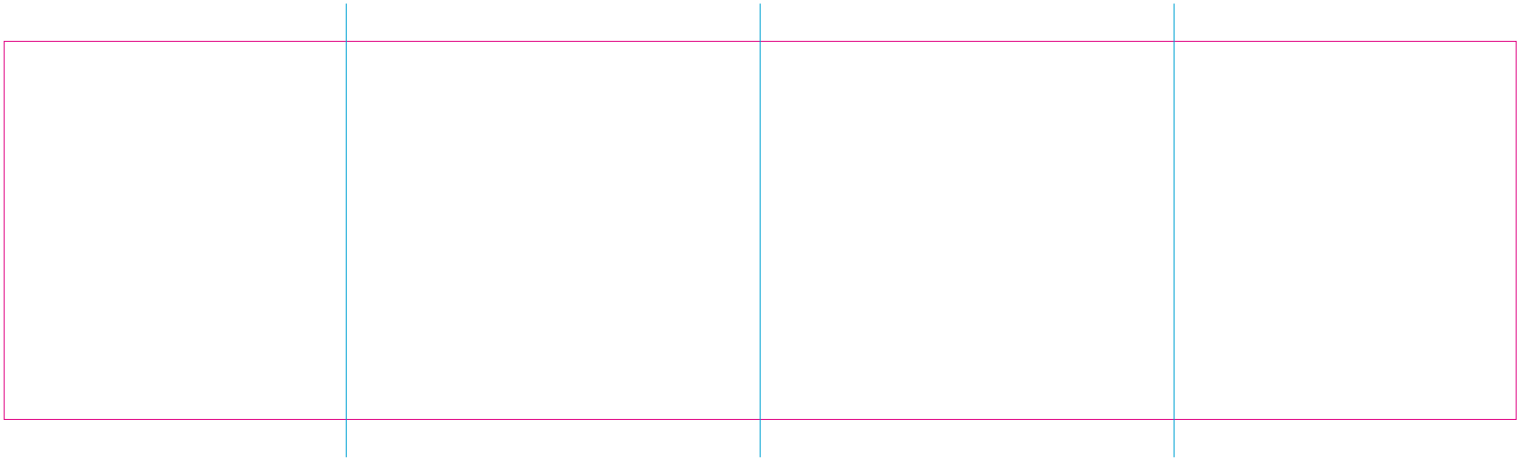

RS

—— Edge of graphics

- - - - centerlines

file format: vector
colours: in one color
formats: PDF, EPS, AI, CDR

The pink outline the maximum size of graphic visible on the product.
The blue dash line indicates the center line of the left, right and middle side of object.