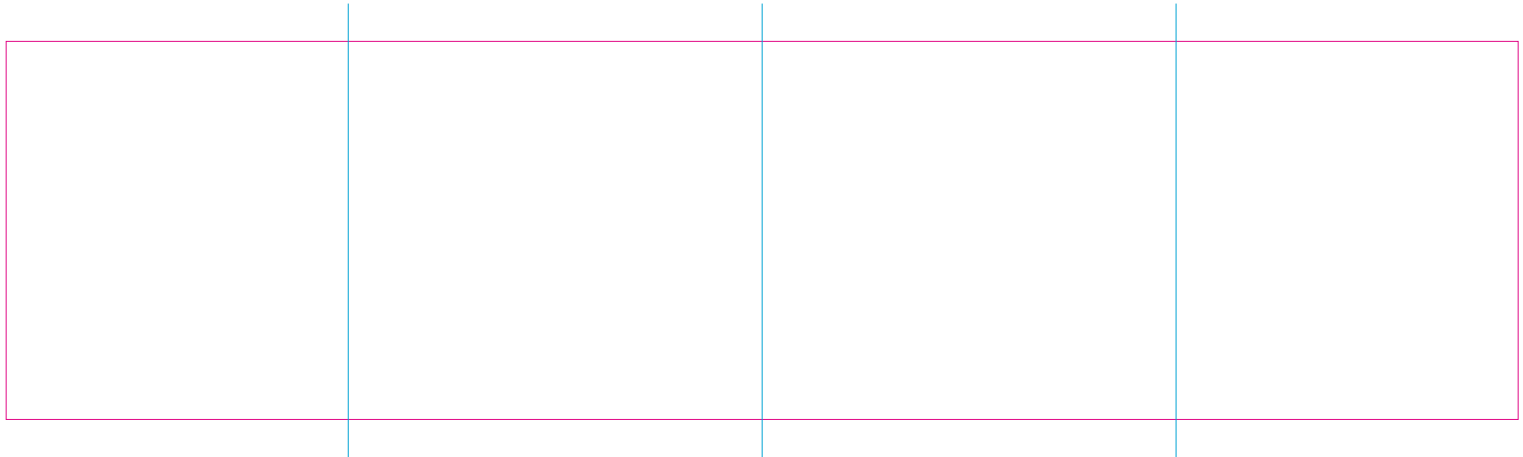

RS

— Edge of graphics

- - - centerlines

file format: vector
colours: in one color
formats: PDF, EPS, AI, CDR

The pink outline the maximum size of graphic visible on the product.
The blue dash line indicates the center line of the left, right and middle side of object.