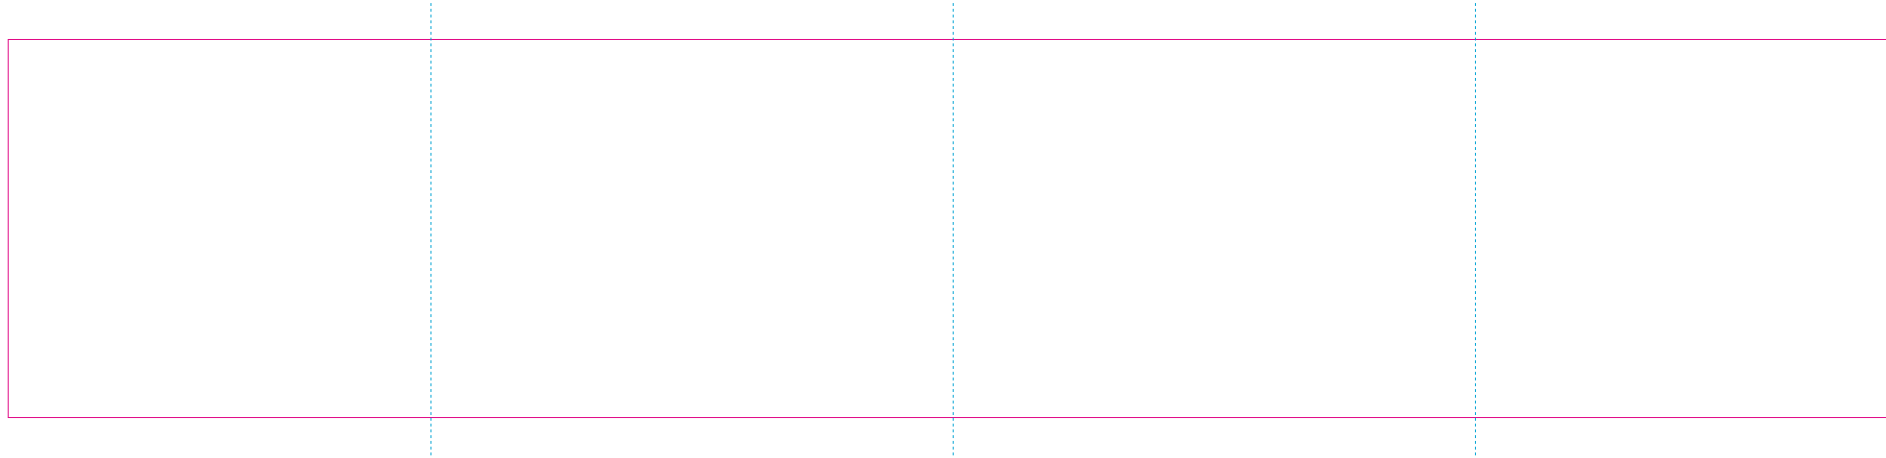

ER 2

RS

ER 1

— Edge of graphics

- - - centerlines

resolution: min. 300 DPI

colours: CMYK

formats: TIFF, PDF, EPS, AI, CDR

The pink outline the maximum size of graphic visible on the product.

The blue dash line indicates the center line of the left, right and middle side of object.