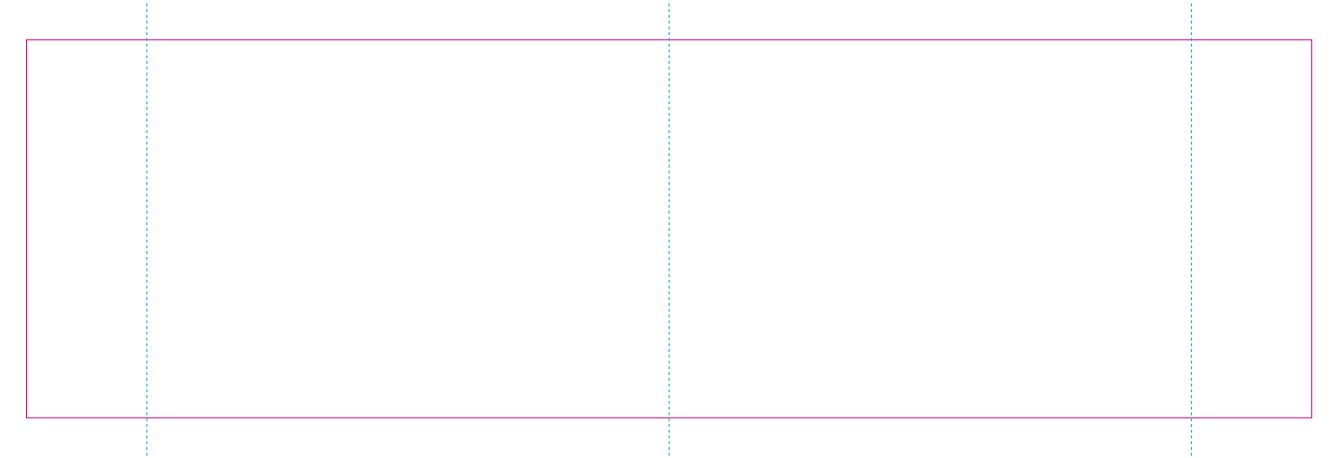

ER 2

RS

ER 1

— Edge of graphics

- - - centerlines

resolution: min. 300 DPI

colours: CMYK

formats: TIFF, PDF, EPS, AI, CDR

The pink outline the maximum size of graphic visible on the product.

The blue dash line indicates the center line of the left, right and middle side of object.