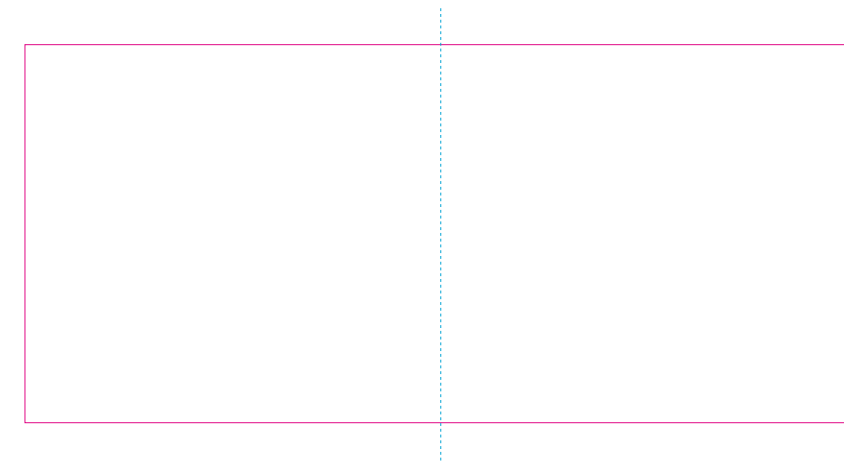

ER 2

RS

ER 1

— Edge of graphics

- - - centerlines

resolution: min. 300 DPI

colours: CMYK

formats: TIFF, PDF, EPS, AI, CDR

The pink outline the maximum size of graphic visible on the product.

The blue dash line indicates the center line of the left, right and middle side of object.