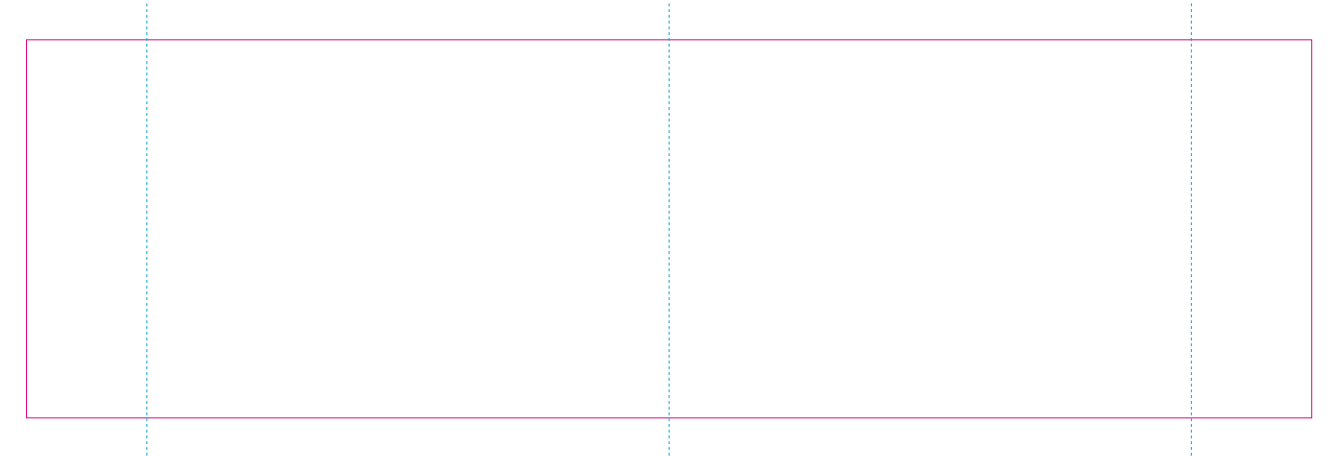

ER 2

RS

ER 1

— Edge of graphics

- - - centerlines

resolution: min. 300 DPI

colours: CMYK

formats: TIFF, PDF, EPS, AI, CDR

The pink outline the maximum size of graphic visible on the product.

The blue dash line indicates the center line of the left, right and middle side of object.