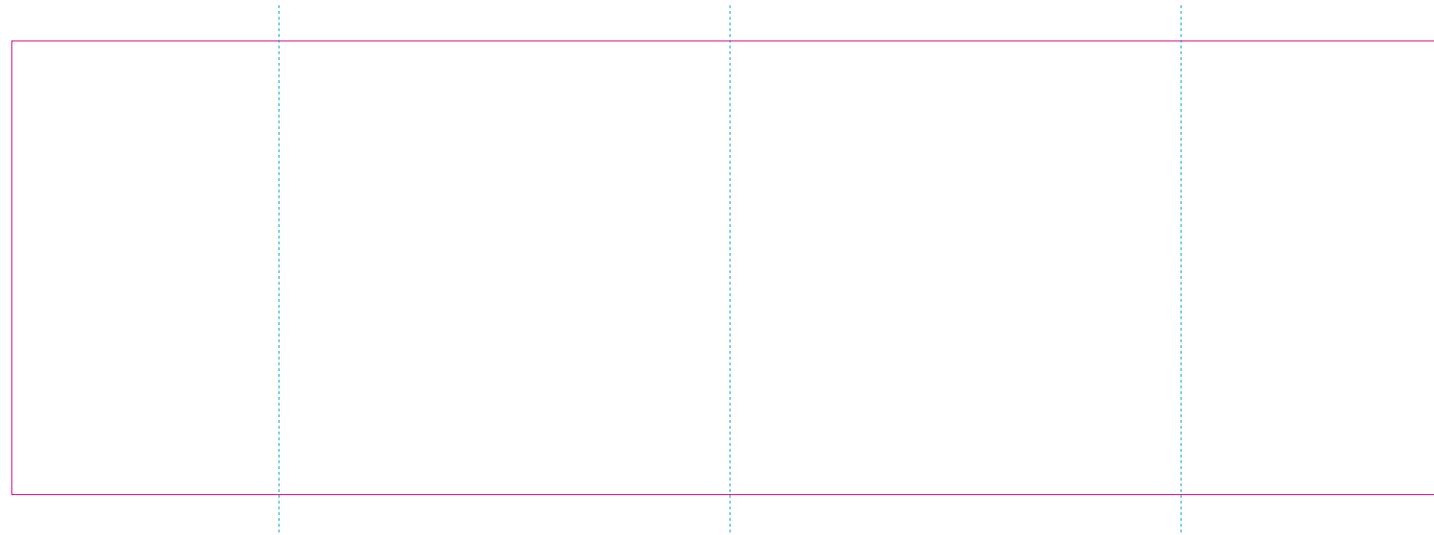

ER 2

ER 1, RS

With rotary screen printing technology the product can only be printed on the opposite side of the handle, please do not position the design on the right or left handed side.

— Edge of graphics

- - - centerlines

file format: vector
colours: in one color
formats: PDF, EPS, AI, CDR

The pink outline the maximum size of graphic visible on the product.
The blue dash line indicates the center line of the left, right and middle side of object.