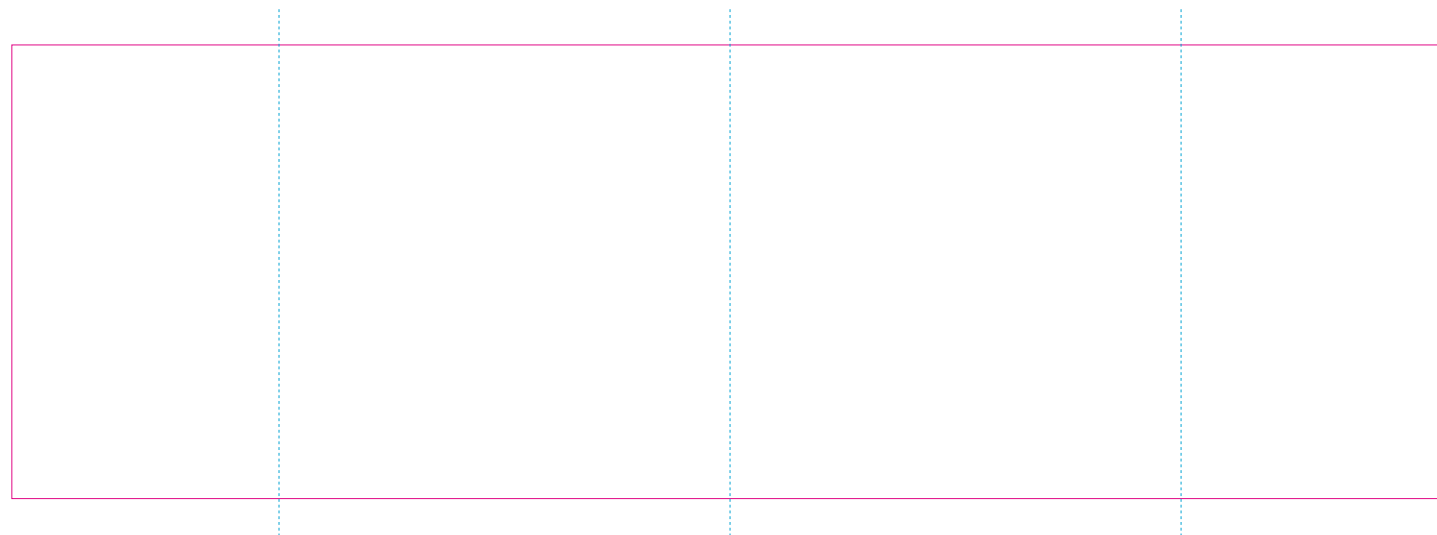

ER 2

ER 1, RS

With rotary screen printing technology the product can only be printed on the opposite side of the handle, please do not position the design on the right or left handed side.

— Edge of graphics

- - - centerlines

file format: vector

colours: in one color

formats: PDF, EPS, AI, CDR

The pink outline the maximum size of graphic visible on the product.

The blue dash line indicates the center line of the left, right and middle side of object.