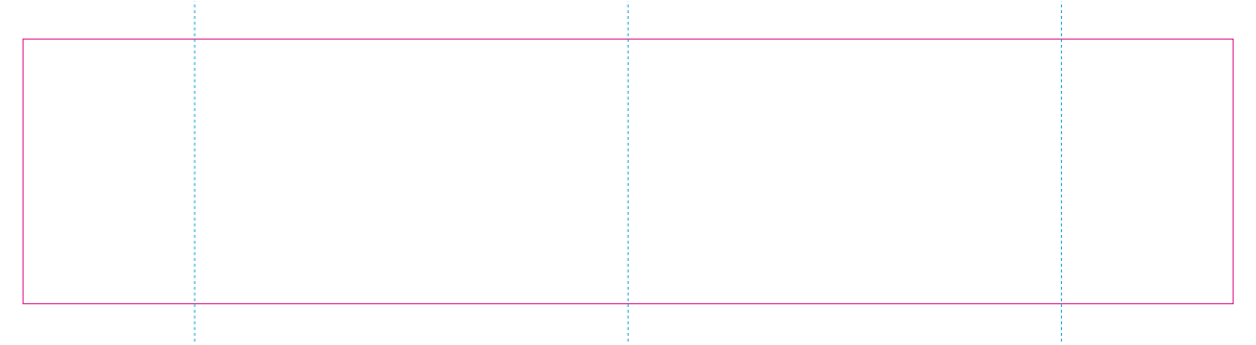

ER 2

RS

ER 1

— Edge of graphics

- - - centerlines

resolution: min. 300 DPI

colours: CMYK

formats: TIFF, PDF, EPS, AI, CDR

The pink outline the maximum size of graphic visible on the product.

The blue dash line indicates the center line of the left, right and middle side of object.